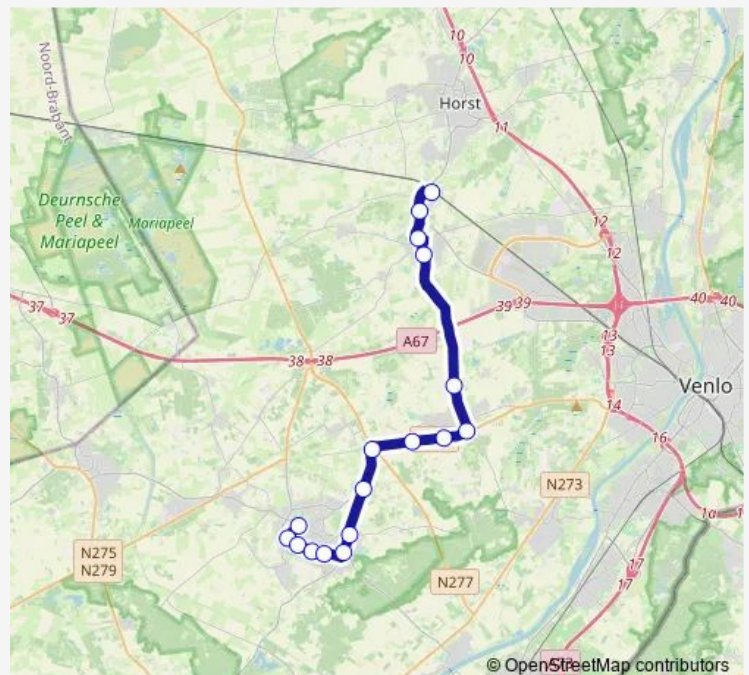

### Route schedule

Horst, Station Zuidzijde — Panningen, Centrum

Monday 15:30-17:30

Tuesday 15:30-17:30

Wednesday 15:30-17:30

Thursday 15:30-17:30

Friday 15:30-17:30

Saturday —

### Route info

Direction: Horst, Station Zuidzijde

Stops: 17

Trip Duration: 0 hour 29 min

## Route info

Direction: Panningen, Centrum

Stops: 17

Trip Duration: 0 hour 30 min