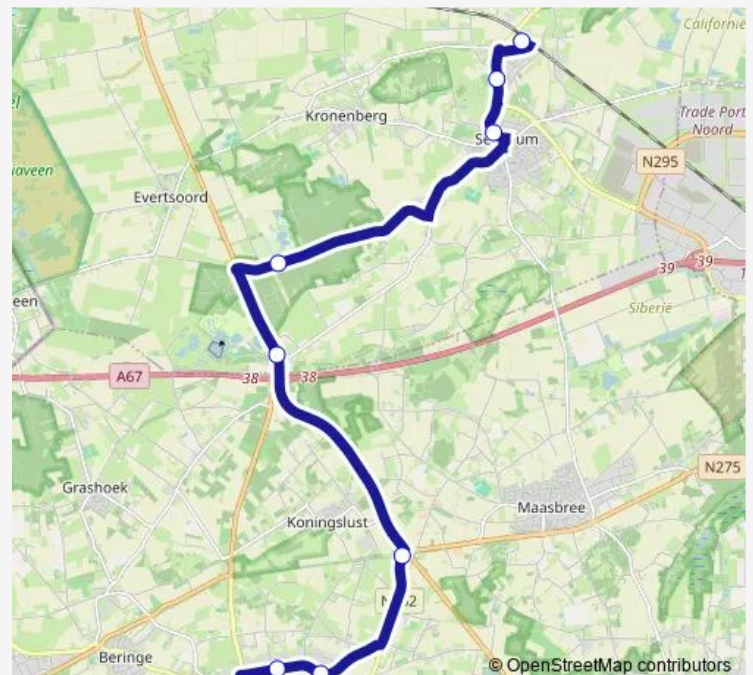

### Route schedule

Horst, Station Zuidzijde — Panningen, Centrum

Monday 15:30-17:30

Tuesday 15:30-17:30

Wednesday 15:30-17:30

Thursday 15:30-17:30

Friday 15:30-17:30

Saturday —

### Route info

Direction: Horst, Station Zuidzijde

Stops: 17

Trip Duration: 0 hour 29 min

## Route info

Direction: Panningen, Centrum

Stops: 17

Trip Duration: 0 hour 30 min