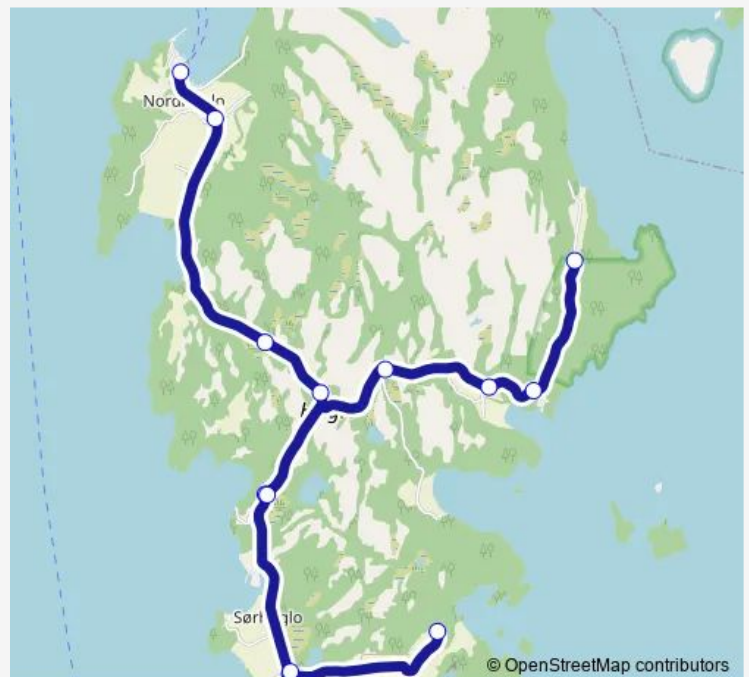

Tuesday 06:50-15:50

Wednesday 06:50-15:50

Thursday 06:50-15:50

Friday 06:50-15:50

Saturday —

Sunday —

Route info

Direction: Haukanes snuplass

Stops: 15

Trip Duration: 1 hour 0 min

679 — Nordhuglo-Tveit-Haukanes

BusMaps

Direction

Leirvik terminal — Haukanes snuplass

10 stops

[Open route schedule](#)