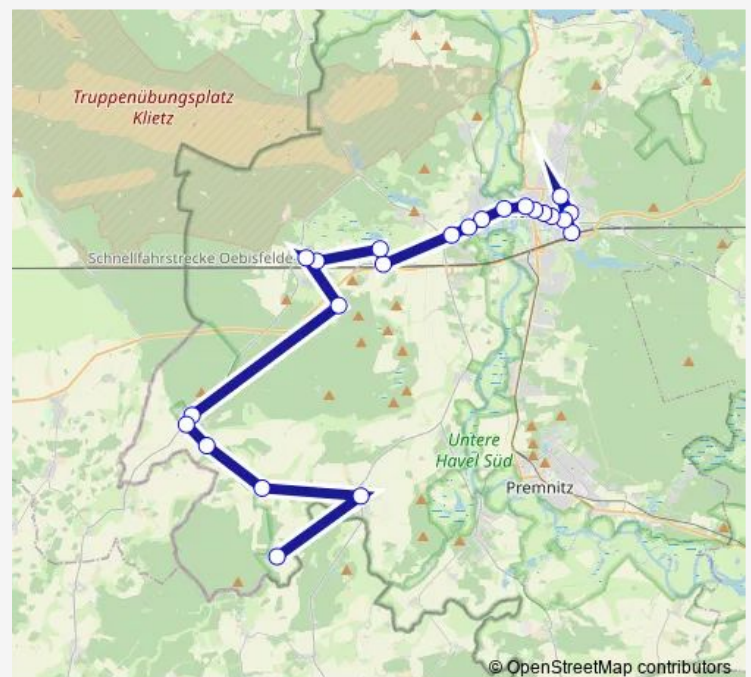

Saturday —

Sunday —

Route info

Direction: Rathenow, Bahnhof

Stops: 23

Trip Duration: 0 hour 57 min

■ 679

Vieritz