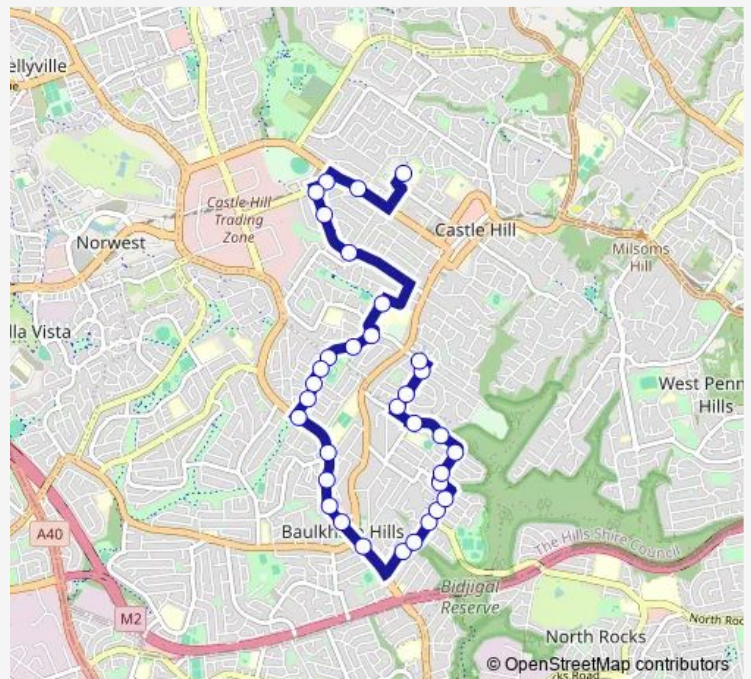

School Bus 2507 Castle Hill HS to Excelsior Av after Drayton Av via Gilroy College

[Go to website](#)

Direction

Castle Hill High School, Castle St — Excelsior Av Opp The Hills Community Centre

33 stops

[Open route schedule](#)

- Castle Hill High School, Castle St
- Showground Rd Opp Britannia Rd
- Carrington Rd After Showground Rd
- Middleton Av Opp Partridge Av
- Middleton Av After Dawes Av
- Middleton Av At Fishburn Cr
- Gilroy Catholic College, Marie St
- Roxborough Park Rd At Miretta Pl
- Roxborough Park Rd At Mileham Av
- The Hills Community Kindergarten, Roxborough Park Rd
- Alfred Henry Whaling Reserve, Roxborough Park Rd
- Roxborough Park Rd Before Reiby Dr
- Roxborough Park Rd Before Jamieson Av
- Windsor Rd At Roxborough Park Rd
- Windsor Rd Opp Coronation Rd
- Windsor Rd After Chelsea Av
- Windsor Rd Opp Rembrandt Dr
- Windsor Rd Opp Baulkham Hills Community Centre
- Windsor Rd At Railway St
- Cook St After Orchard St

Route schedule

Castle Hill High School, Castle St — Excelsior Av Opp The Hills Community Centre

Monday	15:16
Tuesday	15:16
Wednesday	15:16
Thursday	15:16
Friday	15:16
Saturday	—
Sunday	—

Route info

Direction: Castle Hill High School, Castle St

Stops: 33

Trip Duration: 0 hour 39 min

2507 — Castle Hill HS to Excelsior Av after Drayton Av via Gilroy College **BusMaps**

Cook St At Carrabai Pl

Cook St After Brodie St

Cook St Opp Reppan Av

Cook St Opp Darrambal Av