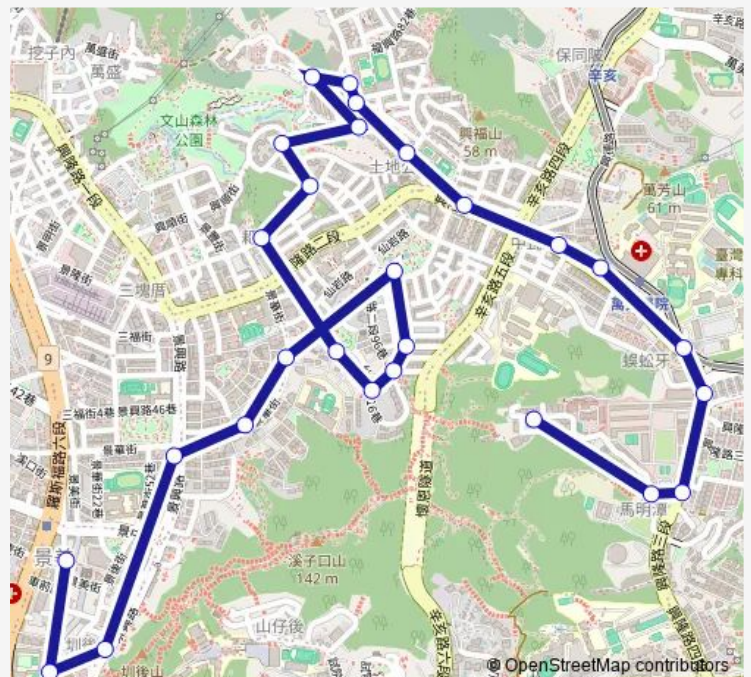

Thursday 06:00-19:00

Friday 06:00-19:00

Saturday 06:00-19:00

Sunday 06:00-19:00

Route info

Direction: 興得閱覽室

Stops: 27

Trip Duration: 0 hour 35 min

■ 市民小巴5 — 興得閱覽室-捷運景美站

景華街

景華街一

景華公園

景美國小(景興)

景美國小(景文)

文山二分局

市民小巴5 Bus time schedules and route maps are available in an offline PDF at busmaps.com. Use the busmaps.com website to see live bus times, train schedule or subway schedule, and step-by-step directions for all public transit in Taipei