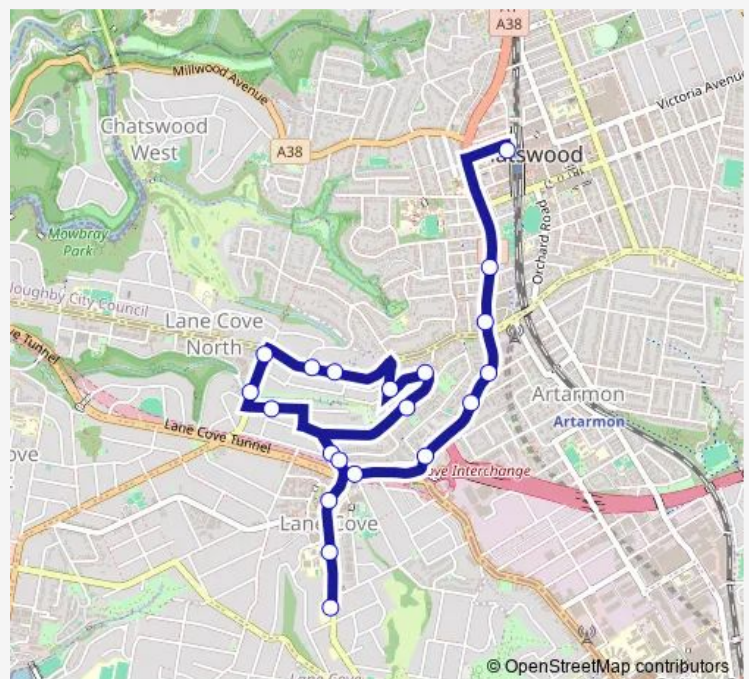

Monday 15:05

Tuesday 15:05

Wednesday 15:05

Thursday 15:05

Friday 15:05

Saturday —

Sunday —

Route info

Direction: St Michael's Primary School, Longueville Rd

Stops: 20

Trip Duration: 0 hour 31 min

696w — St. Michaels, Lane Cove to Chatswood Stn

Direction

Ralston St At Murray St — Longueville Rd Opp St Michael's Primary School

9 stops

[Open route schedule](#)

Ralston St At Murray St

Murray St At Stokes St

Stokes St Before Ralston St

Karilla Av At Kyong St

Epping Rd After Centennial Av

Epping Rd Opp Coxs Lane

Monday 08:21

Tuesday 08:21

Wednesday 08:21

Thursday 08:21

Friday 08:21

Saturday —

Sunday —

Route info