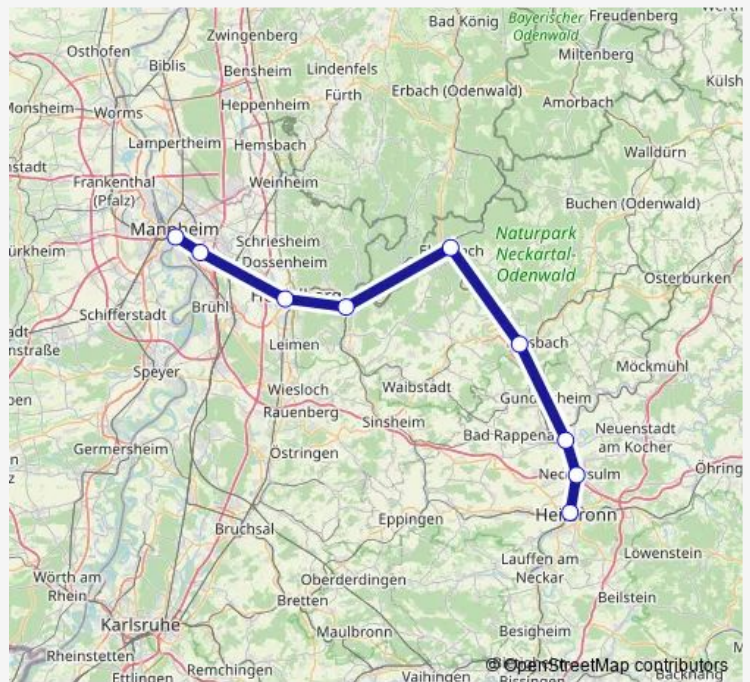

Regional Rail Service Re10a

[Go to website](#)

**Direction**  
 Mannheim, Hauptbahnhof — Heilbronn Hauptbahnhof  
 9 stops  
[Open route schedule](#)

- Mannheim, Hauptbahnhof
- Mannheim, Arena/Maimarkt (Db)
- Heidelberg, Hauptbahnhof
- Neckargemünd, Bahnhof
- Eberbach, Bahnhof
- Neckarelz, Bahnhof
- Bad Friedrichshall Hbf
- Neckarsulm
- Heilbronn Hauptbahnhof

**Route schedule**  
 Mannheim, Hauptbahnhof — Heilbronn Hauptbahnhof

Monday	21:43-22:07
Tuesday	21:43
Wednesday	21:43-00:10 <sup>+1</sup>
Thursday	21:43
Friday	21:43
Saturday	21:43
Sunday	21:43

**Route info**  
 Direction: Mannheim, Hauptbahnhof  
 Stops: 9  
 Trip Duration: 1 hour 17 min

## Route info

Direction: Mannheim, Hauptbahnhof

Stops: 9

Trip Duration: 1 hour 16 min