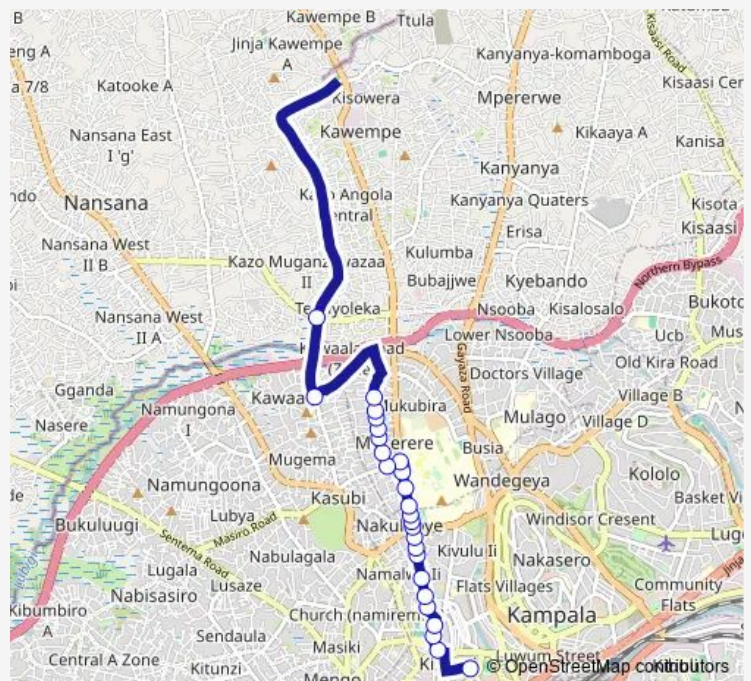

### Route schedule

Kisenyi Taxi Park (Kafumbe Mukasa Rd) — Kawaala Junction

Monday 06:30-19:00

Tuesday 06:30-19:00

Wednesday 06:30-19:00

Thursday 06:30-19:00

Friday 06:30-19:00

Saturday 06:30-19:00

### Route info

Direction: Kisenyi Taxi Park (Kafumbe Mukasa Rd)

Stops: 27

Trip Duration: 0 hour 42 min

KA091 — Kawempe-Kisenyi

Off Shore Hostel

Sekajja's Jet Car Wash

J-frigh Hotel Post