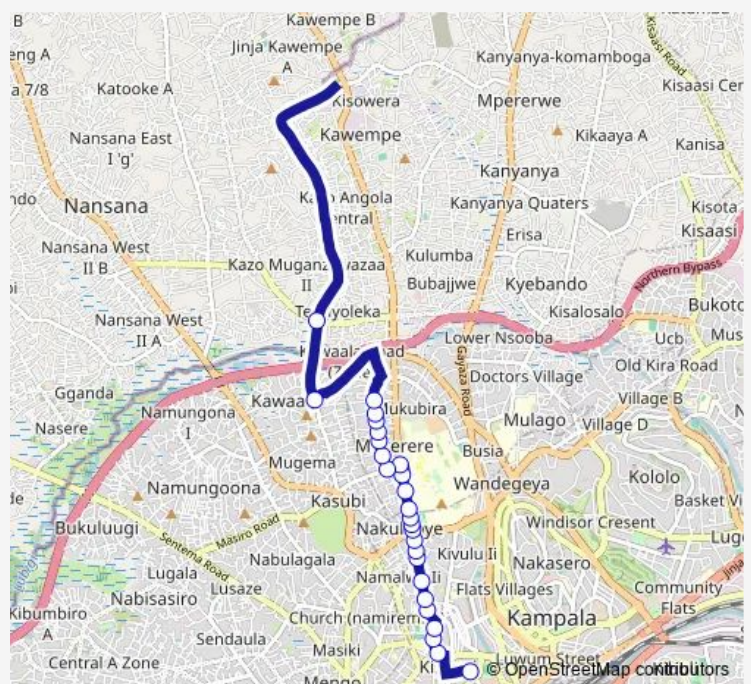

### Route schedule

Kisenyi Taxi Park (Kafumbe Mukasa Rd) — Kawaala Junction

Monday 06:30-19:00

Tuesday 06:30-19:00

Wednesday 06:30-19:00

Thursday 06:30-19:00

Friday 06:30-19:00

Saturday 06:30-19:00

### Route info

Direction: Kisenyi Taxi Park (Kafumbe Mukasa Rd)

Stops: 27

Trip Duration: 0 hour 43 min

■ Ka091 — Kawempe-Kisenyi

Off Shore Hostel

Sekajja's Jet Car Wash

J-frigh Hotel Post