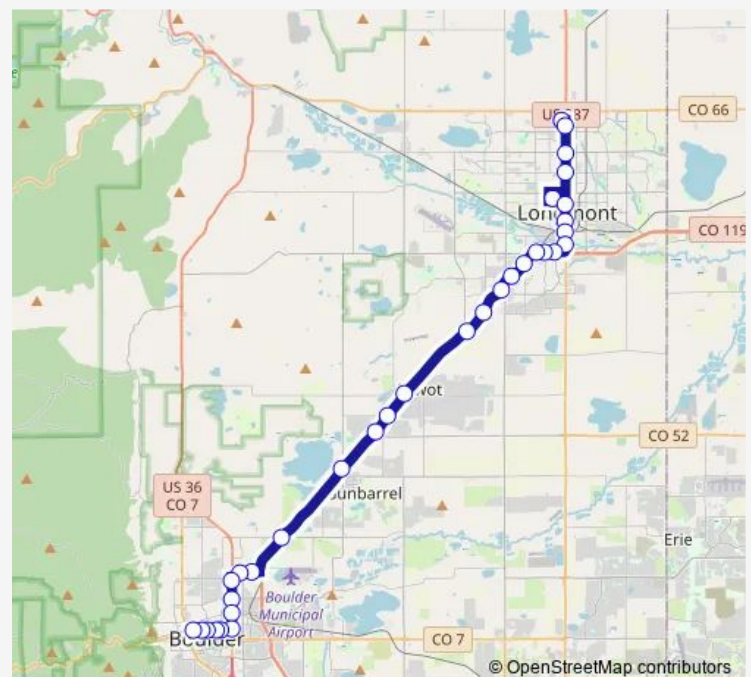

CO 119 & Fordham St

CO 119 & S Hover St

CO 119 & Village at The Peaks Mall

Route schedule

Downtown Boulder Station Gate 3 — 23rd Ave & Main St

Monday 06:37-00:37⁺¹

Tuesday 06:37-00:37⁺¹

Wednesday 06:37-00:37⁺¹

Thursday 06:37-00:37⁺¹

Friday 06:37-00:37⁺¹

Saturday 07:37-00:37⁺¹

Sunday 06:37-23:37

Route info

Direction: Downtown Boulder Station Gate 3

Stops: 34

Trip Duration: 0 hour 55 min

■ BOLT — Boulder / Longmont

BusMaps

CO 119 & S Sunset St

Ken Pratt Blvd & S Sherman St

Ken Pratt Blvd & S Bowen St

Ken Pratt Blvd & S Pratt Pkwy

S Main St & Delaware Ave

Main St & 1st Ave

Wednesday 04:57-23:22

Thursday 04:57-23:22

Friday 04:57-23:22

Saturday 06:32-23:32

Sunday 07:32-23:32

Route info

Direction: 23rd Ave & Main St

Stops: 33