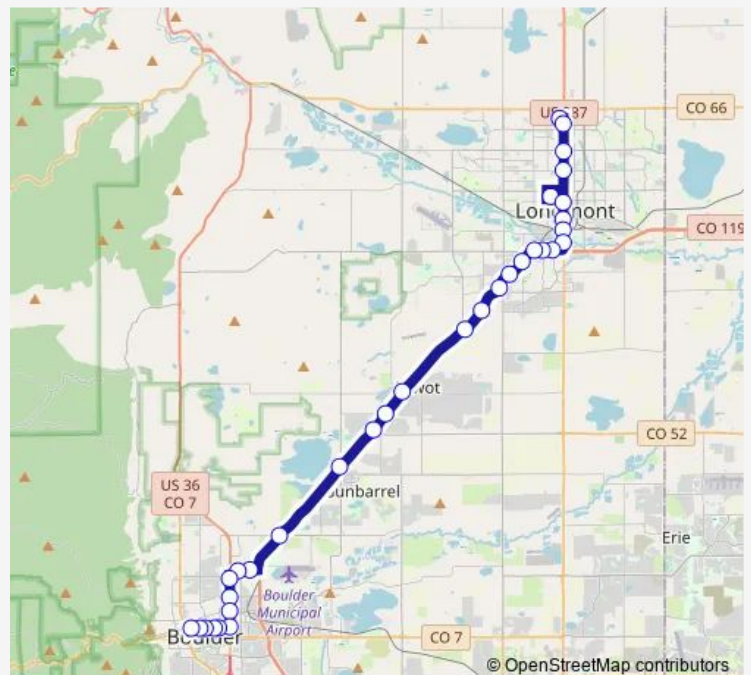

CO 119 & Fordham St

CO 119 & S Hover St

CO 119 & Village at The Peaks Mall

Route schedule

Downtown Boulder Station Gate 3 — 23rd Ave & Main St

Monday 06:37-00:37⁺¹

Tuesday 06:37-00:37⁺¹

Wednesday 06:37-00:37⁺¹

Thursday 06:37-00:37⁺¹

Friday 06:37-00:37⁺¹

Saturday 07:37-00:37⁺¹

Sunday 06:37-23:37

Route info

Direction: Downtown Boulder Station Gate 3

Stops: 34

Trip Duration: 0 hour 49 min

■ Bolt — Boulder / Longmont

CO 119 & S Sunset St

Ken Pratt Blvd & S Sherman St

Ken Pratt Blvd & S Bowen St

Ken Pratt Blvd & S Pratt Pkwy

S Main St & Delaware Ave

Main St & 1st Ave

Main St & 3rd Ave

Thursday 04:57-23:22

Friday 04:57-23:22

Saturday 06:32-23:32

Sunday 07:32-23:32

Route info

Direction: 23rd Ave & Main St

Stops: 33

Trip Duration: 1 hour 3 min