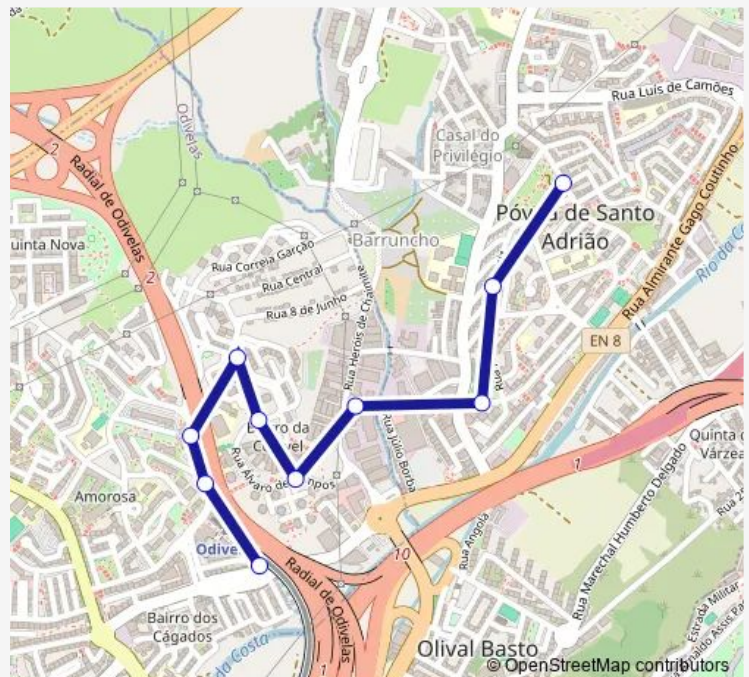

### Route schedule

Póvoa Sto Adrião (R M Albuquerque) — Odivelas (Metro)

Monday 24:15<sup>+1</sup>

Tuesday 24:15<sup>+1</sup>

Wednesday 24:15<sup>+1</sup>

Thursday 24:15<sup>+1</sup>

Friday 24:15<sup>+1</sup>

Saturday 06:10-23:35

Sunday 07:40-21:45

### Route info

Direction: Póvoa Sto Adrião (R M Albuquerque)

Stops: 10

Trip Duration: 0 hour 10 min

■ 235b - B° Sete Castelos - Odivelas (Metro)

Bus time schedules and route maps are available in an offline PDF at [busmaps.com](https://busmaps.com). Use the [busmaps.com](https://busmaps.com) website to see live bus times, train schedule or subway schedule, and step-by-step directions for all public transit in Lisbon