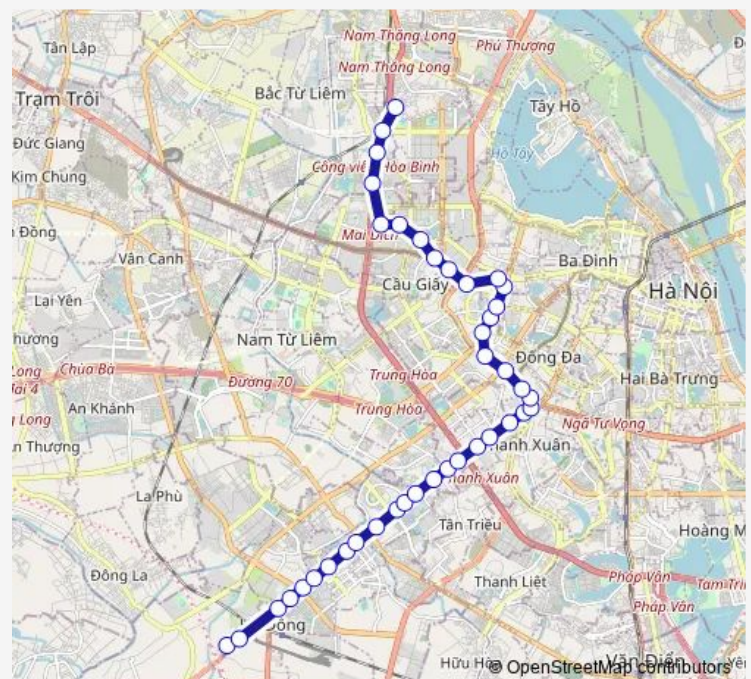

Stop_21a_2_S19

Stop_104_1_S17

Stop_104_2_S14

Route schedule

Stop_102_2_S45 — STOP_56A_2_S29

Monday 06:30-19:36

Tuesday 06:30-19:36

Wednesday 06:30-19:36

Thursday 06:30-19:36

Friday 06:30-19:36

Saturday 06:30-19:36

Sunday 06:30-19:36

Route info

Direction: Stop_102_2_S45

Stops: 40

Trip Duration: 1 hour 27 min

Route_27_1

BusMaps

Stop_16_2_S11

Stop_16_2_S12

STOP_84_2_S18

Stop_16_2_S14

Stop_107_2_S44

Stop_107_2_S45