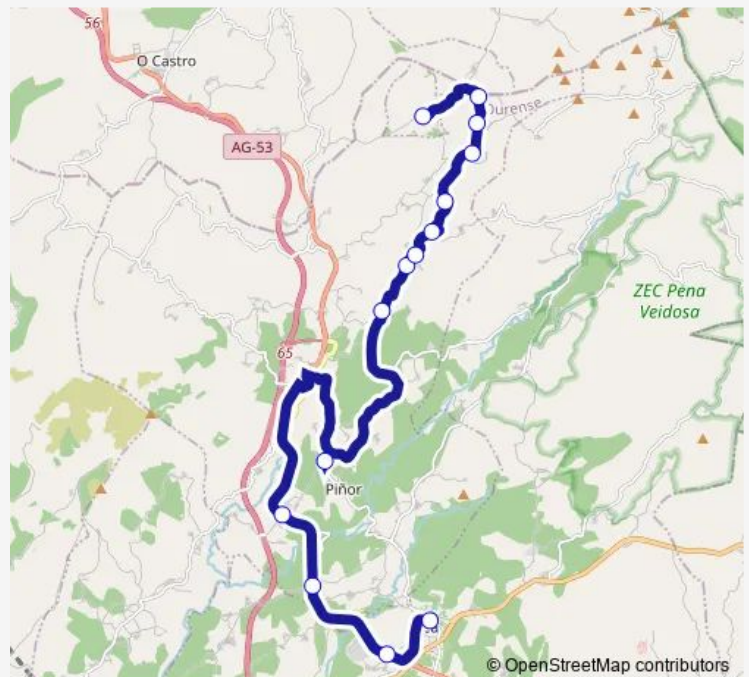

Sextos

Portela

A Pallota

Vilariñofrío

Route schedule

CEA (Fronte Parque Infant — Vilariñofrío)

Monday —

Tuesday —

Wednesday —

Thursday —

Friday —

Saturday 13:06

Sunday —

Route info

Direction: CEA (Fronte Parque Infant

Stops: 14

Trip Duration: 0 hour 25 min

■ XG600019 — Vilariñofrío-CEA (Fronte Parque Infantil)

BusMaps

Direction

Vilariño — CEA (Fronte Parque Infant)

14 stops

[Open route schedule](#)

Vilariño

Fontelo

LOEDA

Lagoas

Eirexa-Fondo DE Cea

CEA (Fronte Parque Infant)

Route schedule

Vilariño — CEA (Fronte Parque Infant)

Monday	—
Tuesday	—
Wednesday	—
Thursday	—
Friday	—
Saturday	09:00
Sunday	—