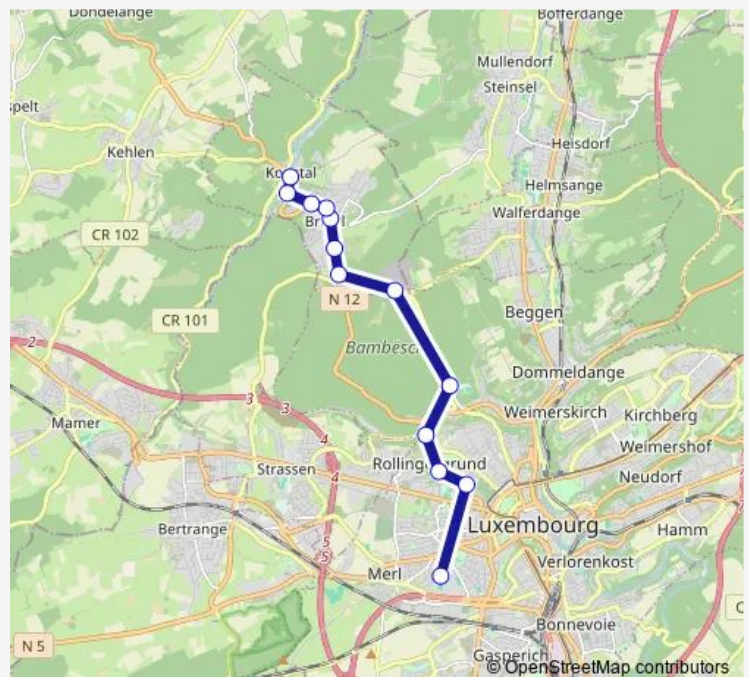

Thursday 07:15

Friday 07:15

Saturday —

Sunday —

Route info

Direction: Kopstal, Bréck

Stops: 13

Trip Duration: 0 hour 34 min

■ D30

Direction

LUX Merl, Geesseknäppchen Nord 5 — Kopstal, Bréck

13 stops

[Open route schedule](#)

LUX Merl, Geesseknäppchen Nord 5

LUX Rollingergrund, Bei der Fiels

LUX Rollingergrund, Val Fleuri

Friday 14:25-15:50

Saturday —

Sunday —

Route info

Direction: LUX Merl, Geesseknäppchen Nord 5

Stops: 13

Trip Duration: 0 hour 24 min

D30 Bus time schedules and route maps are available in an offline PDF at busmaps.com. Use the busmaps.com website to see live bus times, train schedule or subway schedule, and step-by-step directions for all public transit in Luxembourg