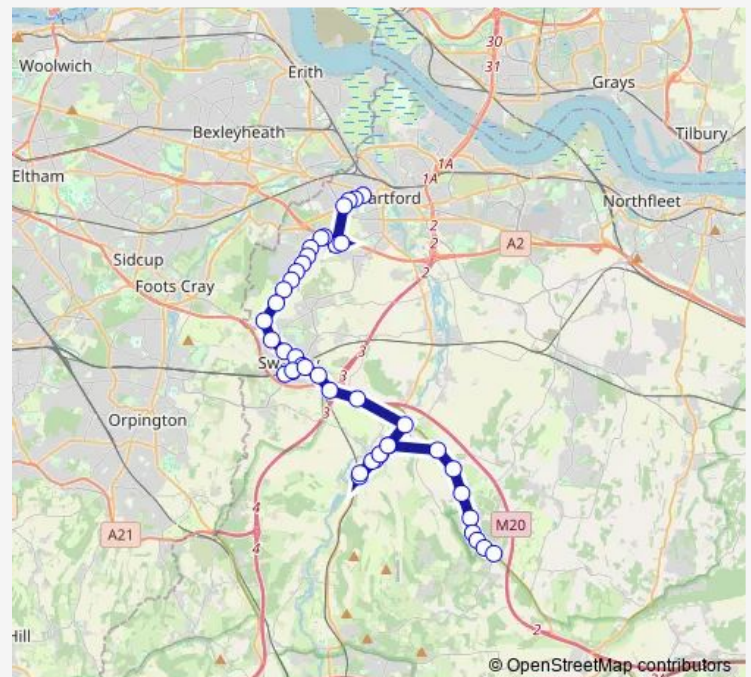

Bartholomew Way Asda

High Street

Station Approach

Route schedule

Dartford Boys' Grammar School — The Portobello Inn

Monday 15:38

Tuesday 15:38

Wednesday 15:38

Thursday 15:38

Friday 15:38

Saturday —

Sunday —

Route info

Direction: Dartford Boys' Grammar School

Stops: 44

Trip Duration: 1 hour 8 min

D30 — Dartford - Swanley - West Kingsdown

Railway Station Azalea Drive

Station Approach

Goldsel Road

Rogers Court

Wested Lane

Button Street

White Post Corner

Stops: 51

Trip Duration: 1 hour 18 min

High Street

Bartholomew Way Asda

Lesley Close

Walnut Way

Birchwood Corner

Leydenhatch Lane