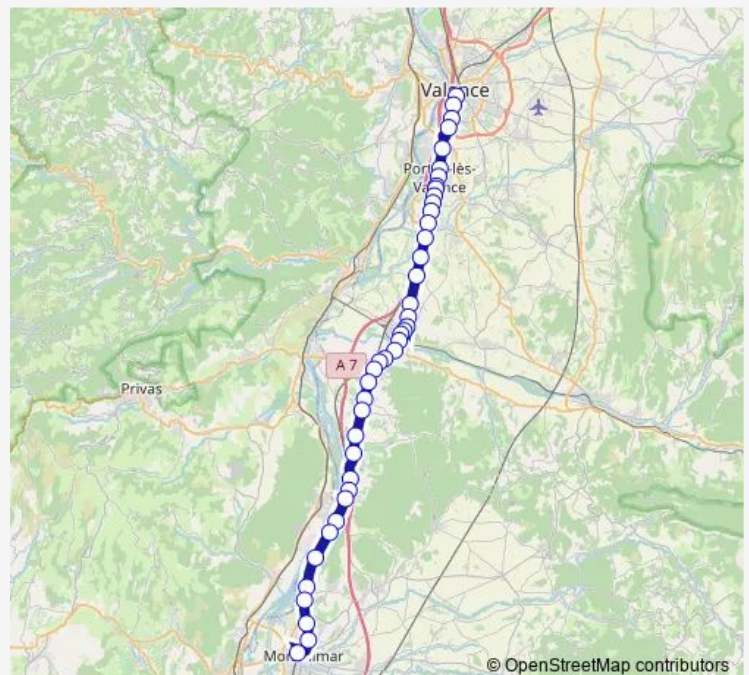

### Direction

Mairie — Gare Rout Sncf

11 stops

[Open route schedule](#)

Mairie

Village

Logis Neuf

Poste/Mairie

### Route schedule

Mairie — Gare Rout Sncf

Monday 07:22

Tuesday 07:22

Wednesday 07:22

Thursday 07:22

Friday 07:22

Saturday —

### Route info

Direction: Mairie

Stops: 11

Trip Duration: 0 hour 22 min

## Route info

Direction: Gare DE Valence

Stops: 42

Trip Duration: 1 hour 7 min

Residence DU Parc

Fontenil

RTE Cliousclat

LES Routiers