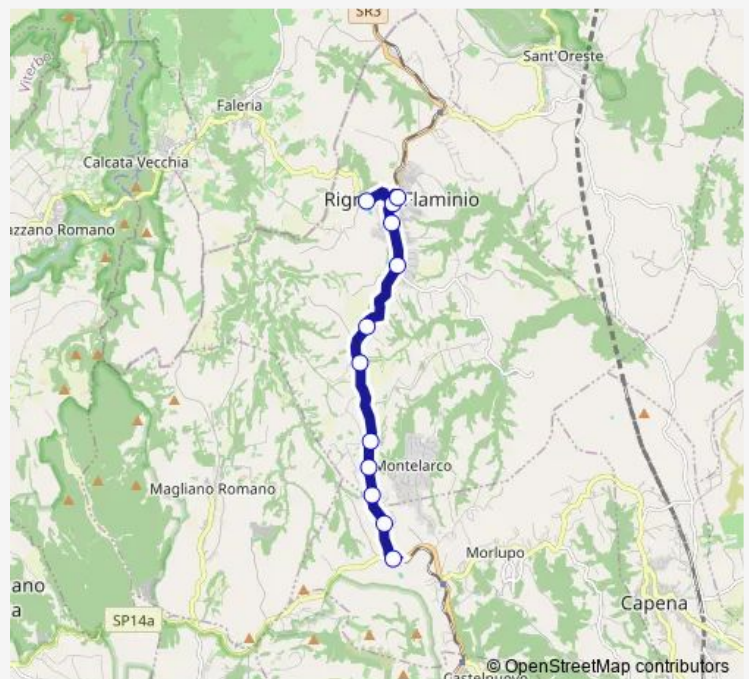

Bus Magliano Romano (RM-VT) - Rignano Flaminio # MI014a

[Go to website](#)

Direction

Morlupo | Stazione Magliano Ist. Superiore Campagnanese # f11514 — Rignano | Via Falisca (IIS) # f2201

12 stops

[Open route schedule](#)

Rignano | Via Flaminia (Monte Cerasa) # f2259

Rignano | Via Flaminia Via Colonnelle # f2260

Rignano | Via Flaminia Via Vallelunga # f2261

Rignano | Via Flaminia Via Alfieri # f2262

Rignano | Via Flaminia Via Fazio # f2263

Rignano | Stazione # f2200

Rignano | Via Falisca (IIS) # f2201

Route schedule

Morlupo | Stazione Magliano Ist. Superiore Campagnanese # f11514 — Rignano | Via Falisca (IIS) # f2201

Monday	08:05-14:20
Tuesday	08:05-14:20
Wednesday	08:05-14:20
Thursday	08:05-14:20
Friday	08:05-14:20
Saturday	—
Sunday	—

Route info

Direction: Morlupo | Stazione Magliano Ist. Superiore Campagnanese # f11514

Stops: 12

Trip Duration: 0 hour 15 min

Bus time schedules and route maps are available in an offline PDF at busmaps.com. Use the busmaps.com website to see live bus times, train schedule or subway schedule, and step-by-step directions for all public transit in Rignano Flaminio