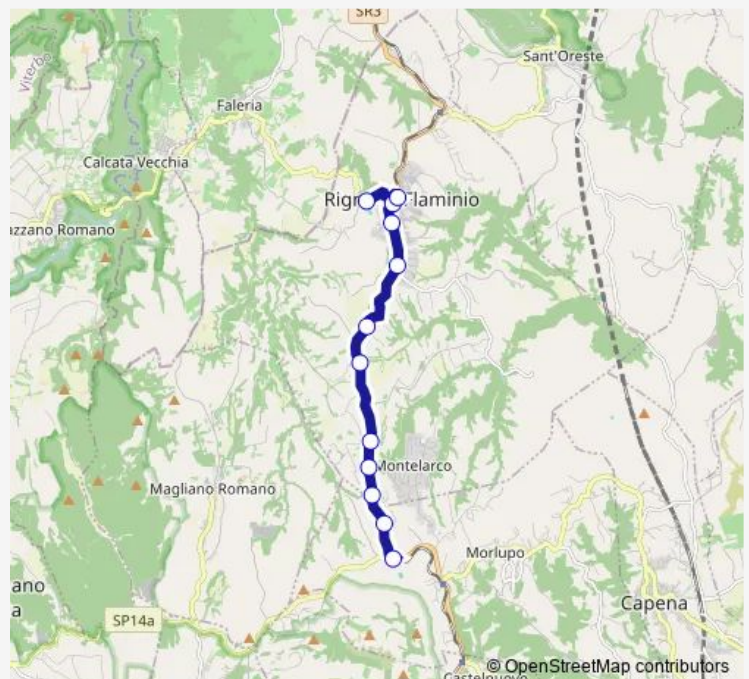

Bus Magliano Romano (RM-VT) - Rignano Flaminio # MI014a

[Go to website](#)

Direction

Morlupo | Stazione Magliano Ist. Superiore Campagnanese # f11514 — Rignano | Via Falisca (IIS) # f2201

12 stops

[Open route schedule](#)

Rignano | Via Flaminia (Monte Cerasa) # f2259

Rignano | Via Flaminia Via Colonnelle # f2260

Rignano | Via Flaminia Via Vallelunga # f2261

Rignano | Via Flaminia Via Alfieri # f2262

Rignano | Via Flaminia Via Fazio # f2263

Rignano | Stazione # f2200

Rignano | Via Falisca (IIS) # f2201

Route schedule

Morlupo | Stazione Magliano Ist. Superiore Campagnanese # f11514 — Rignano | Via Falisca (IIS) # f2201

Monday	08:05-14:20
Tuesday	08:05-14:20
Wednesday	08:05-14:20
Thursday	08:05-14:20
Friday	08:05-14:20
Saturday	—
Sunday	—

Route info

Direction: Morlupo | Stazione Magliano Ist. Superiore Campagnanese # f11514

Stops: 12

Trip Duration: 0 hour 15 min

Bus time schedules and route maps are available in an offline PDF at busmaps.com. Use the busmaps.com website to see live bus times, train schedule or subway schedule, and step-by-step directions for all public transit in Rignano Flaminio