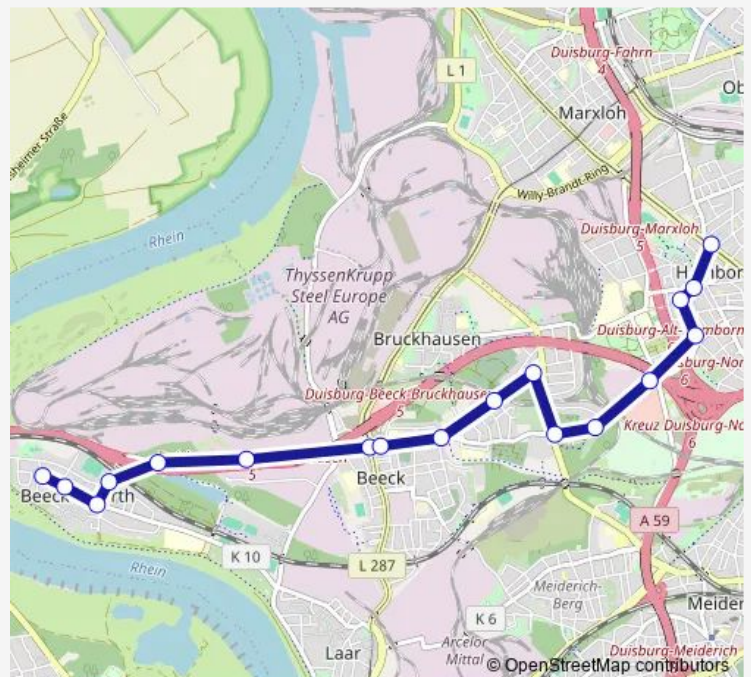

### Route schedule

Duisburg Beeck Denkmal — Marxloh Pollmann

Monday 07:24

Tuesday 07:24

Wednesday 07:24

Thursday 07:24

Friday 07:24

Saturday —

### Route info

Direction: Duisburg Beeck Denkmal

Stops: 15

Trip Duration: 0 hour 24 min

■ 907 E

BusMaps

## Direction

Duisburg Godesberger Str. — Duisburg Hamborn Rathaus

18 stops

[Open route schedule](#)

Duisburg Godesberger Str.

Duisburg Bunker

Duisburg Schwalbenplatz

Duisburg Löwenburgstr.

## Route info

Direction: Duisburg Godesberger Str.

Stops: 18

Trip Duration: 0 hour 24 min

907 E Bus time schedules and route maps are available in an offline PDF at [busmaps.com](https://busmaps.com). Use the [busmaps.com](https://busmaps.com) website to see live bus times, train schedule or subway schedule, and step-by-step directions for all public transit in Duisburg