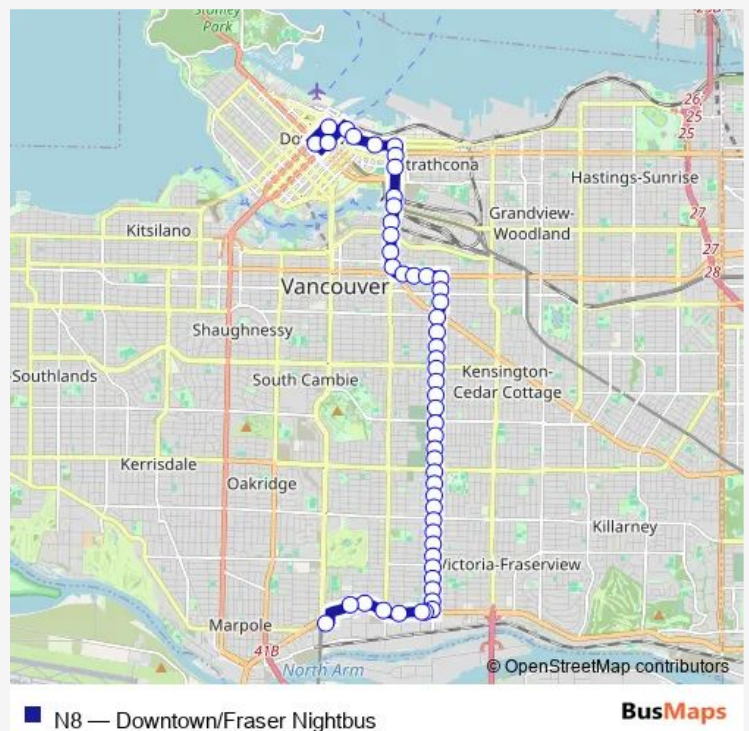

Marine Drive Station @ Bay 1 — Westbound W Pender St @ Howe St

Monday	25:29-02:59 ⁺¹
Tuesday	03:29-02:59 ⁺¹
Wednesday	03:29-02:59 ⁺¹
Thursday	03:29-02:59 ⁺¹
Friday	03:29-02:59 ⁺¹
Saturday	03:29-02:59 ⁺¹
Sunday	03:02-02:28 ⁺¹

Route info

Direction: Marine Drive Station @ Bay 1

Stops: 47

Trip Duration: 0 hour 33 min

Northbound Fraser St @ E 31 Ave

Northbound Fraser St @ E 28 Ave

Northbound Fraser St @ E King Edward Ave

Northbound Fraser St @ E 22 Ave