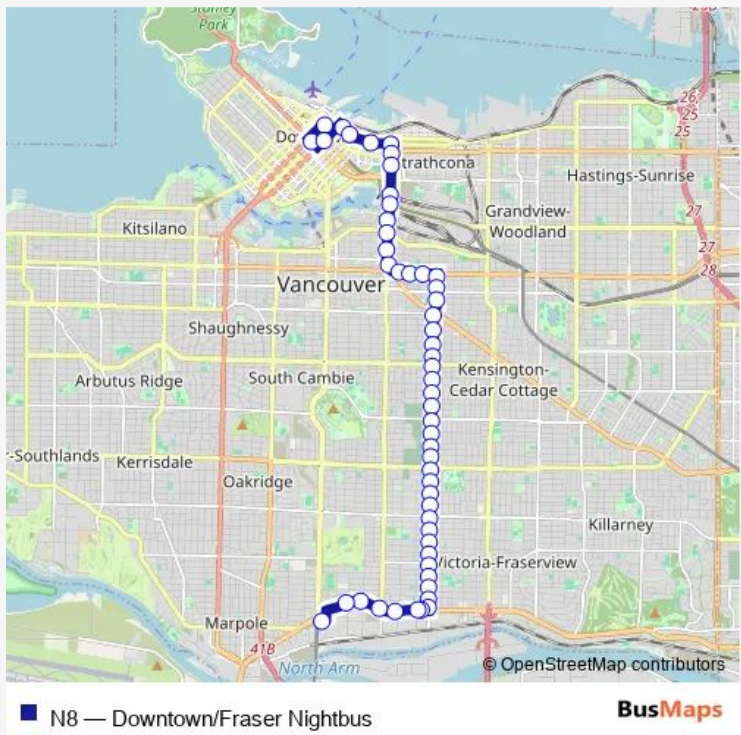

Bus N8 Downtown/Fraser Nightbus

[Go to website](#)

Direction
 Marine Drive Station @ Bay 1 — Westbound W Pender St @ Howe St
 47 stops
[Open route schedule](#)

- Marine Drive Station @ Bay 1
- Eastbound SW Marine Dr @ Manitoba St
- Eastbound SE Marine Dr @ Ontario St
- Eastbound SE Marine Dr @ Main St
- Eastbound SE Marine Dr @ Prince Edward St
- Eastbound SE Marine Dr @ St. George St
- Northbound Fraser St @ E 65 Ave
- Northbound Fraser St @ E 62 Ave
- Northbound Fraser St @ E 60 Ave
- Northbound Fraser St @ E 56 Ave
- Northbound Fraser St @ E 54 Ave
- Northbound Fraser St @ E 52 Ave
- Northbound Fraser St @ E 49 Ave
- Northbound Fraser St @ E 47 Ave
- Northbound Fraser St @ E 45 Ave
- Northbound Fraser St @ E 43 Ave
- Northbound Fraser St @ E 41 Ave
- Northbound Fraser St @ E 39 Ave
- Northbound Fraser St @ E 37 Ave
- Northbound Fraser St @ E 35 Ave
- Northbound Fraser St @ E 33 Ave

Route schedule
 Marine Drive Station @ Bay 1 — Westbound W Pender St @ Howe St

Monday	25:29-02:59 ⁺¹
Tuesday	03:29-02:59 ⁺¹
Wednesday	03:29-02:59 ⁺¹
Thursday	03:29-02:59 ⁺¹
Friday	03:29-02:59 ⁺¹
Saturday	03:29-02:32 ⁺¹
Sunday	03:02-02:28 ⁺¹

Route info
 Direction: Marine Drive Station @ Bay 1
 Stops: 47
 Trip Duration: 0 hour 37 min

Northbound Fraser St @ E 31 Ave

Northbound Fraser St @ E 28 Ave

Northbound Fraser St @ E King Edward Ave

Northbound Fraser St @ E 22 Ave

Westbound W Hastings St @ Hamilton St

Westbound W Pender St @ Howe St

Direction

Westbound W Pender St @ Howe St — Marine Drive Station @ Bay 2

53 stops

[Open route schedule](#)

Westbound W Pender St @ Howe St