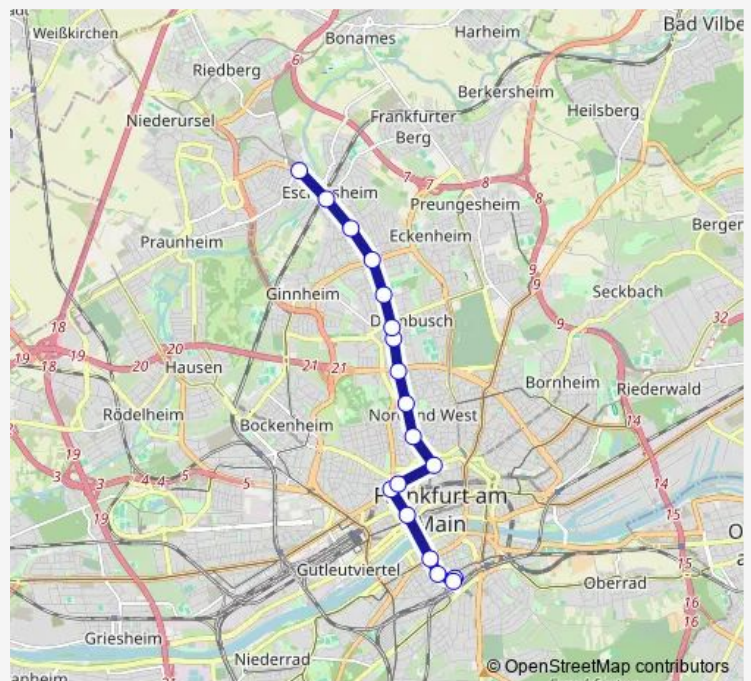

Route schedule

Frankfurt (Main) Nieder-Eschbach — Frankfurt (Main) Heddernheim

Monday	03:04
Tuesday	03:04
Wednesday	03:04
Thursday	03:04
Friday	03:04
Saturday	—
Sunday	—

Route info

Direction: Frankfurt (Main) Nieder-Eschbach

Stops: 22

Trip Duration: 0 hour 30 min

■ N8

Frankfurt (Main) Heddernheim

Direction

Frankfurt (Main) Heddernheim — Frankfurt (Main) Südbahnhof

17 stops

[Open route schedule](#)