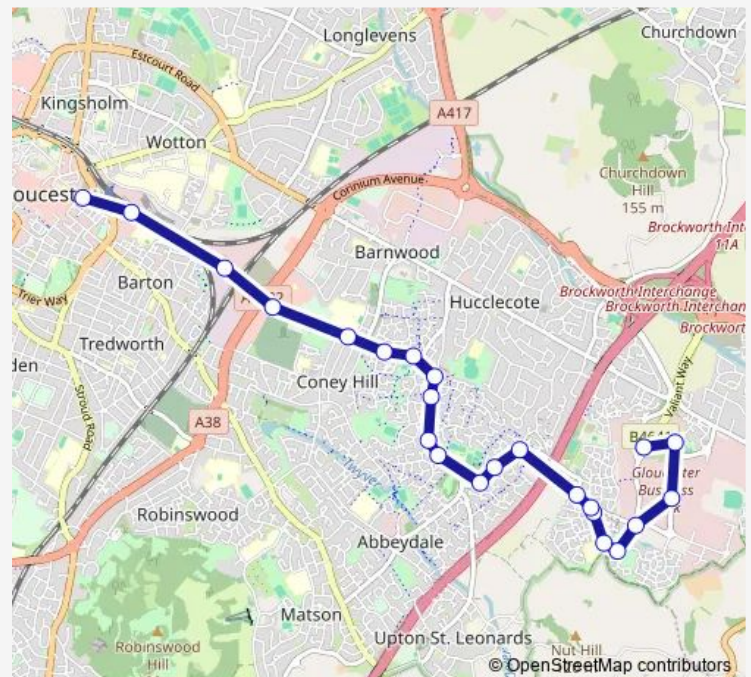

### Route schedule

Gloucester Business Park — Station Road

Monday —

Tuesday —

Wednesday —

Thursday —

Friday —

Saturday 01:15

### Route info

Direction: Gloucester Business Park

Stops: 23

Trip Duration: 0 hour 23 min

■ N8 — Hunts Grove - Brockworth

Asda Superstore

Station Road

## Direction

Hunts Grove Primary Academy — Clarence Street

27 stops

[Open route schedule](#)

Hunts Grove Primary Academy

Lime Tree Avenue

Jessop Court

Business Park

Baird Road

Tri Services Centre

Waterwells Park & Ride Site

Kingsway Health Centre

Saint Mawgan Street

Primary School

Playground

Thatcham Avenue