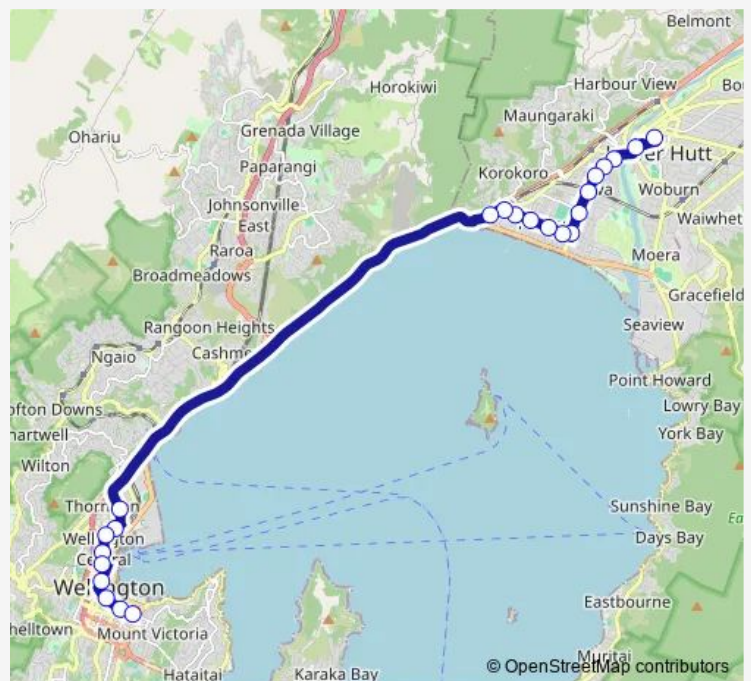

Bus N8 After Midnight (Lower Hutt - Petone - Wellington)

[Go to website](#)

Direction

Lower Hutt - Queensgate - Stop B — Courtenay Place - Stop C

23 stops

[Open route schedule](#)

- Lower Hutt - Queensgate - Stop B
- Queens Drive at Riddiford Gardens
- Victoria Street (near 64)
- Victoria Street at Alice Street (near 46)
- Alicetown Shops
- Cuba Street at Burnham Street
- Cuba Street at Manchester Street
- Cuba Street at Jackson Street
- Jackson Street at Bolton Street
- Jackson Street at Beach Street
- Jackson Street at Sydney Street (near 176)
- Jackson Street near Gear Street
- Jackson Street at Te Puni Street (westbound)
- Hutt Road at Nevis Street
- Murphy Street - Wellington Girls' College
- Wellington Station - Stop A
- Lambton Quay North - Stop D
- Lambton Central - Stop B
- Lambton Quay at Hunter Street
- Willis Street at Willbank Court
- Manners Street at Cuba Street - Stop B

Route schedule

Lower Hutt - Queensgate - Stop B — Courtenay Place - Stop C

Monday	—
Tuesday	—
Wednesday	01:00-02:30
Thursday	—
Friday	—
Saturday	01:00-02:30
Sunday	01:00-02:30

Route info

Direction: Lower Hutt - Queensgate - Stop B

Stops: 23

Trip Duration: 0 hour 40 min

■ N8 — After Midnight (Lower Hutt - Petone - Wellington)

Courtenay Place at Courtenay Central

Courtenay Place - Stop C

N8 Bus time schedules and route maps are available in an offline PDF at busmaps.com. Use the busmaps.com website to see live bus times, train schedule or subway schedule, and step-by-step directions for all public transit in Wellington