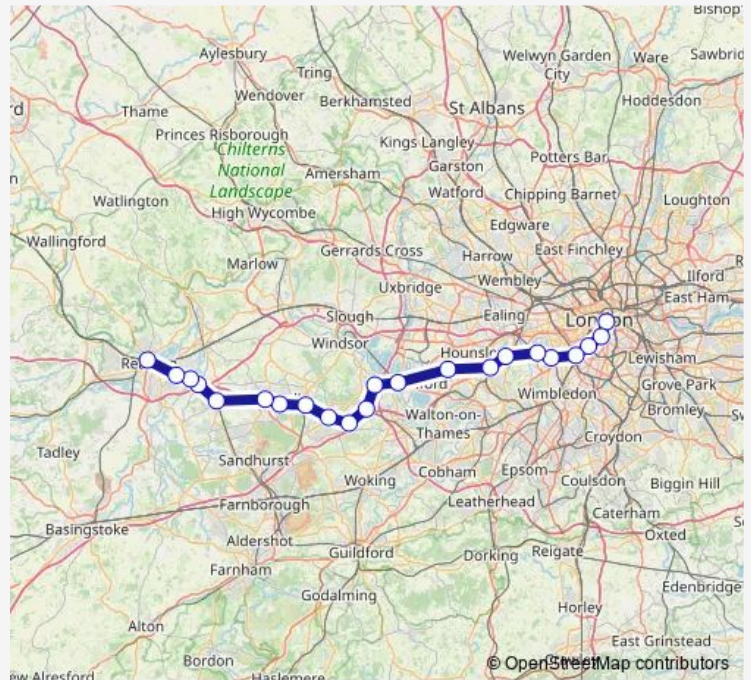

Earley

Reading

Route schedule

London Waterloo — Reading

Monday 15:05-18:35

Tuesday 15:05-18:35

Wednesday 15:05-18:35

Thursday 15:05-18:35

Friday 15:05-18:35

Saturday —

Sunday —

Route info

Direction: London Waterloo

Stops: 20

Trip Duration: 1 hour 21 min

■ Sw:Wat->Rdg — SW train service from WAT to Rdg

Direction

London Waterloo — Reading

22 stops

[Open route schedule](#)

London Waterloo

Vauxhall

Queenstown Road (Battersea)

Clapham Junction

Sunday

07:35-20:35

Route info

Direction: London Waterloo

Stops: 22

Trip Duration: 1 hour 30 min

Direction

London Waterloo — Reading