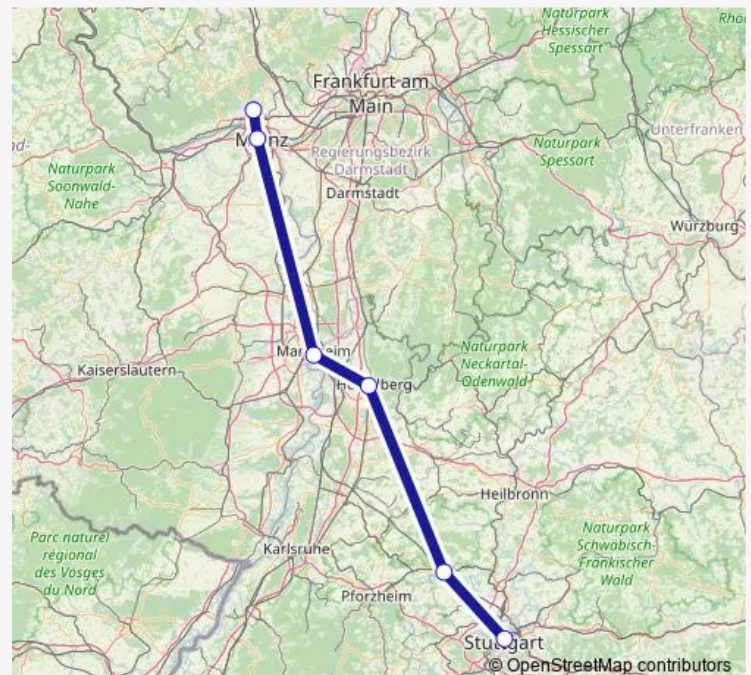

Mannheim Hbf

Vaihingen(Enz)

Stuttgart Hbf

Ulm Hbf

Günzburg

Augsburg Hbf

München Hbf

München Ost

Rosenheim

### Route schedule

Münster(Westf)Hbf — Salzburg Hbf

Monday 06:31

Tuesday 06:31

Wednesday 06:31

Thursday 06:31

Friday 06:31

Saturday —

### Route info

Direction: Münster(Westf)Hbf

Stops: 25

Trip Duration: 9 hour 28 min

■ ICE 32

BusMaps

Prien Prien Bahnhof

Traunstein Bahnhof