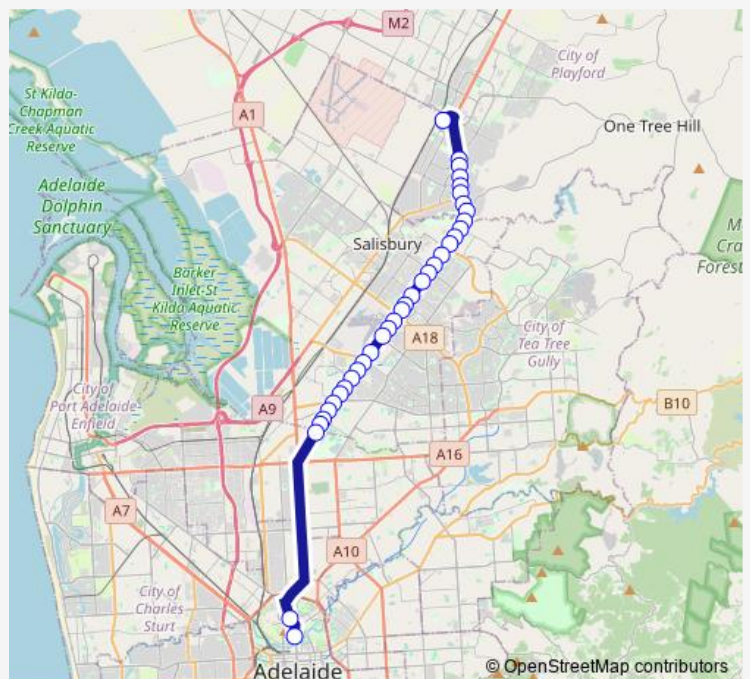

Route schedule

Zone C Elizabeth City Centre - North West side — Stop 1 King William Rd - East side

Monday	—
Tuesday	—
Wednesday	—
Thursday	17:15-17:45
Friday	17:15-17:45
Saturday	10:50-17:40
Sunday	12:45-17:15

Route info

Direction: Zone C Elizabeth City Centre - North West side

Stops: 35

Trip Duration: 0 hour 55 min

Aox15 — Elizabeth City Centre to Adelaide Oval

Stop 39 Main North Rd - East side

Stop 38 Main North Rd - South East side

Direction

Stop Aox15 King William Rd - West side — Zone E Elizabeth City Centre - South side

35 stops

[Open route schedule](#)

Stop Aox15 King William Rd - West side

Stop 29 Main North Rd - West side

Stop 30 Main North Rd - West side

Direction: Stop Aox15 King William Rd - West side

Stops: 35

Trip Duration: 0 hour 50 min

Stop 51 Main North Rd - North West side

Stop 52 Main North Rd - North West side

Stop 53 Main North Rd - West side

Stop 54 Main North Rd - South West side