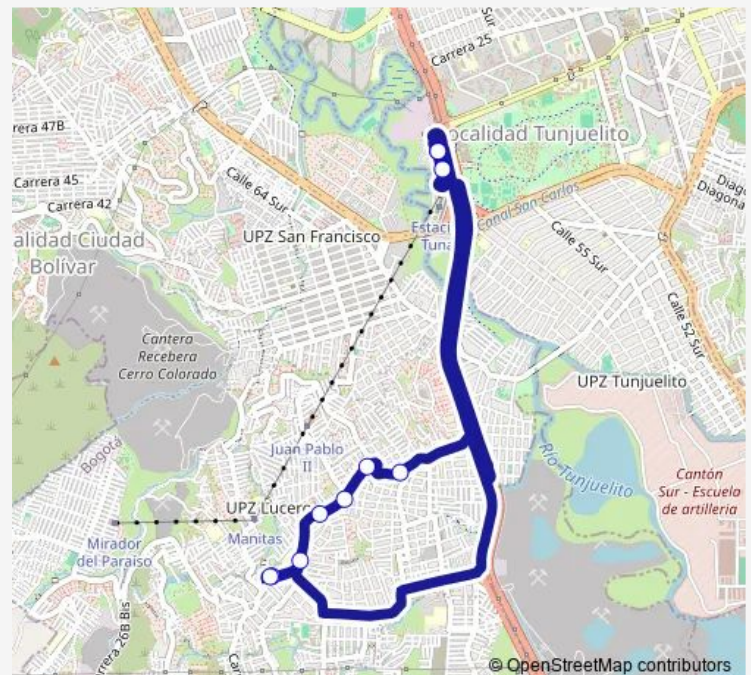

Bus 6-8 Vista Hermosa

[Go to website](#)

Direction

Portal Tunal H625 Potosí — Portal Tunal H625 Potosí

10 stops

[Open route schedule](#)

Portal Tunal H625 Potosí

DG 71B Sur - KR 18c

Route schedule

Portal Tunal H625 Potosí — Portal Tunal H625 Potosí

Monday 04:00-09:00

Tuesday 04:00-09:00

Wednesday 04:00-09:00

Thursday 04:00-09:00

Friday 04:00-09:00

Saturday 04:00-08:34

Sunday —

Route info

Direction: Portal Tunal H625 Potosí

Stops: 10

Trip Duration: 0 hour 43 min

Direction

Portal Tunal H625 Potosí — TV 17N - CL 64F Sur

13 stops