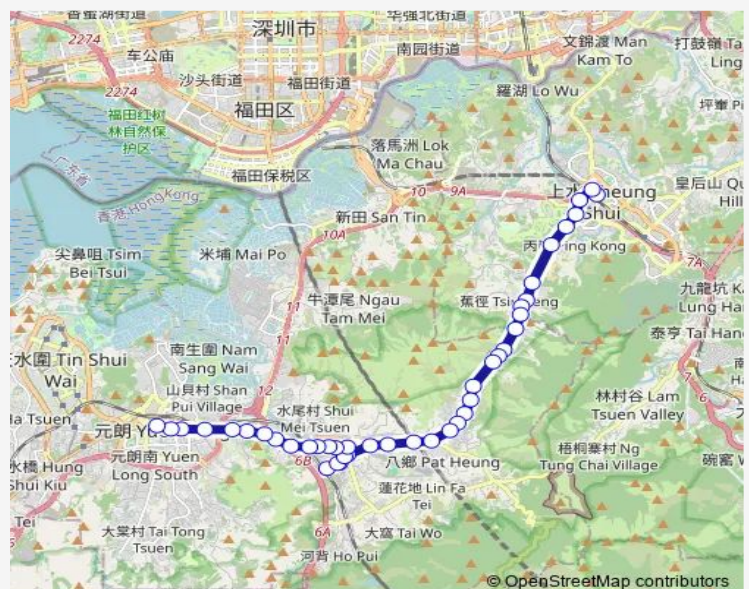

Route schedule

[Kmb+Ctb] Sheung Shui BBI - Sheung Shui Terminus/
Sheung Shui[[Kmb] Sheung Shui BBI - Sheung Shui Terminus][Lwb] Sheung Shui BBI - Sheung Shui Terminus — [Kmb] Yuen Long (West) BUS Terminus[[Lrtfeeder] Yuen Long West

Monday 06:55

Tuesday 06:55

Wednesday 06:55

Thursday 06:55

Friday 06:55

Saturday —

Sunday —

Route info

Direction: [Kmb+Ctb] Sheung Shui BBI - Sheung Shui Terminus/
Sheung Shui[[Kmb] Sheung Shui BBI - Sheung Shui Terminus][Lwb] Sheung Shui BBI - Sheung Shui Terminus

Stops: 42

Trip Duration: 0 hour 58 min

[Kmb] Wang TOI Shan