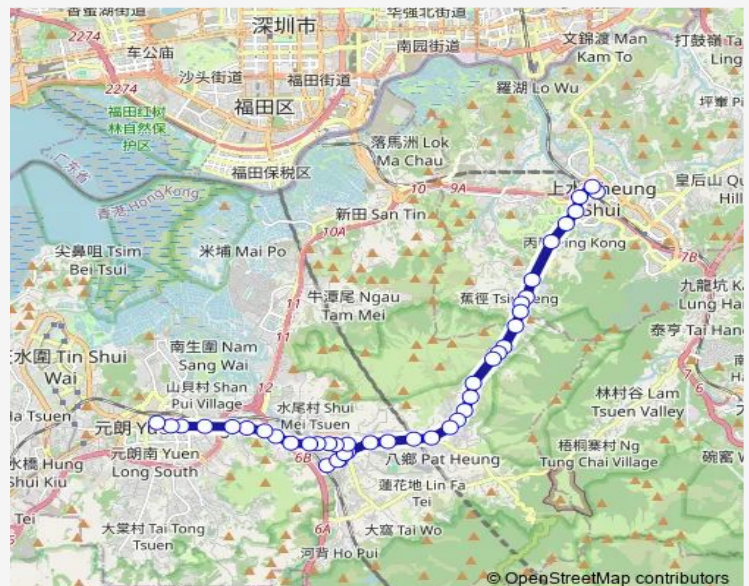

Monday 06:55

Tuesday 06:55

Wednesday 06:55

Thursday 06:55

Friday 06:55

Saturday —

Sunday —

Route info

Direction: [Kmb+Ctb] Sheung Shui BBI - Sheung Shui Terminus/
Sheung Shui[[Kmb] Sheung Shui BBI - Sheung Shui Terminus][Lwb] Sheung Shui BBI - Sheung Shui Terminus

Stops: 42

Trip Duration: 0 hour 57 min

[Kmb] Wang TOI Shan