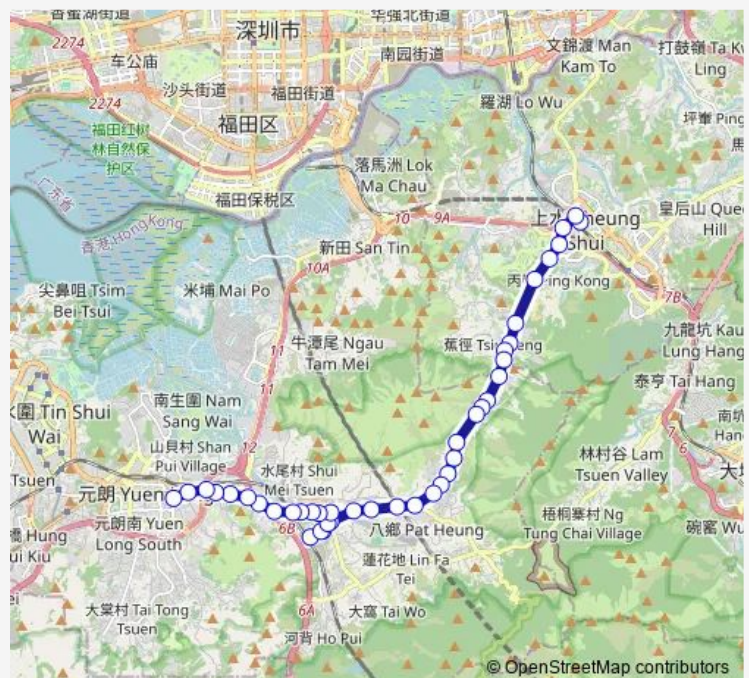

Monday 06:00-19:50

Tuesday 06:00-19:50

Wednesday 06:00-19:50

Thursday 06:00-19:50

Friday 06:00-19:50

Saturday 06:00-22:40

Sunday 06:00-23:00

Route info

Direction: [Kmb] Yuen Long(Fung Cheung Road)

Stops: 42

Trip Duration: 0 hour 55 min

[Kmb] Pang KAR Tsuen

[Kmb] PAT Heung Shek Kong Bridge

[Kmb] Tsat Sing Kong

[Kmb] Vegetable Station

[Kmb] PAT Heung Police Station