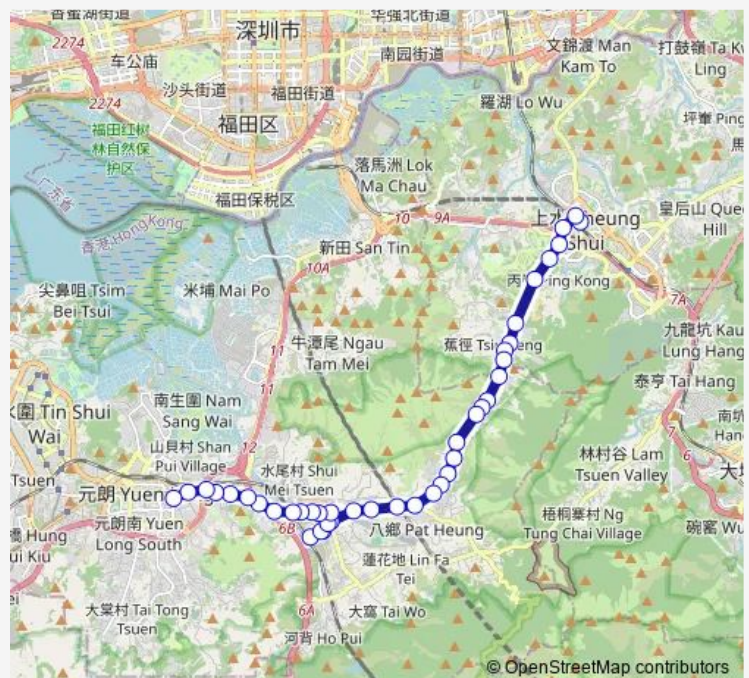

### Route info

Direction: [Kmb] Yuen Long(Fung Cheung Road)

Stops: 42

Trip Duration: 0 hour 56 min

77K — Sheung Shui - Yuen Long (Fung Cheung Road)

[Kmb] Pang KAR Tsuen

[Kmb] PAT Heung Shek Kong Bridge

[Kmb] Tsat Sing Kong