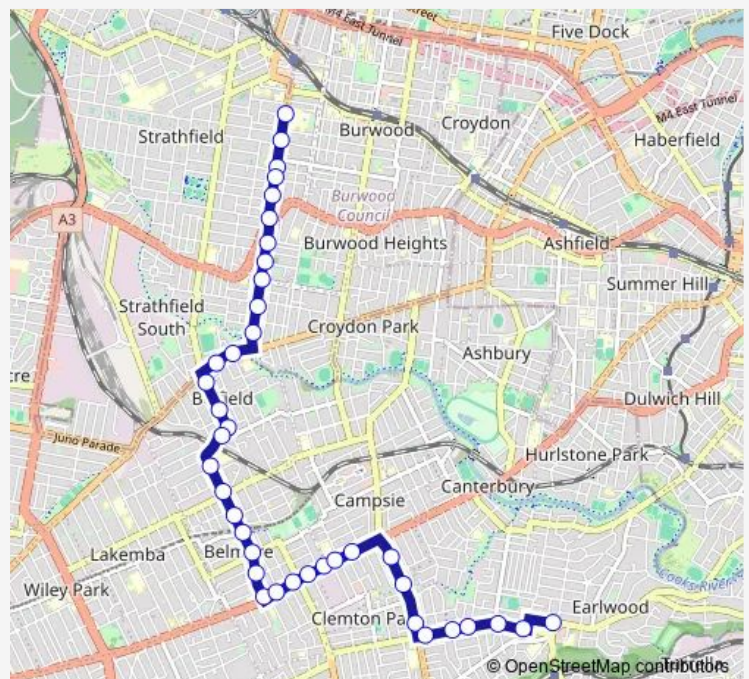

Burwood Rd At Lakemba St

Burwood Rd At Etela St

### Route schedule

Santa Sabina College, The Boulevard — Earwood Shops, Clarke St, Stand A

Monday	15:30
Tuesday	15:30
Wednesday	15:30
Thursday	15:30
Friday	—
Saturday	—
Sunday	—

### Route info

Direction: Santa Sabina College, The Boulevard

Stops: 39

Trip Duration: 0 hour 33 min

Belmore Station, Burwood Rd

Belmore Shops, Burwood Rd

Burwood Rd At Reginald Av

Burwood Rd Before Canterbury Rd

Bexley Rd After Calbina Rd

William St Opp Clemton Park Shops

William St Opp Main St

William St At Westfield St

William St After Woolcott St

William St Before Cameron Av

Earlwood Shops, Clarke St, Stand A