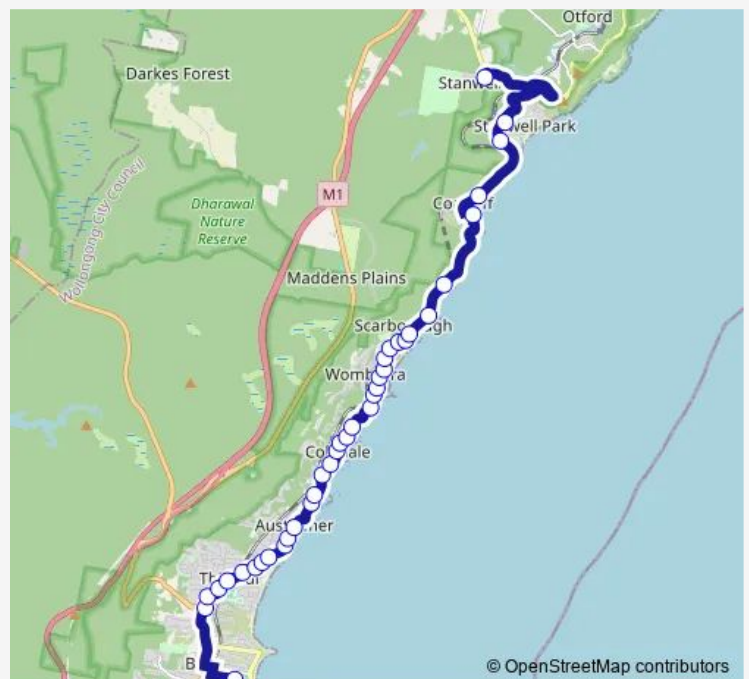

School Bus S377 Waniora Public School to Stanwell Tops

[Go to website](#)

**Direction**

Waniora Public School, Ursula Rd — Stonehaven Rd Opp Annesley Av

37 stops

[Open route schedule](#)

- Waniora Public School, Ursula Rd
- Lawrence Hargrave Dr Opp Hewitts Av
- Lawrence Hargrave Dr After Prince St
- Lawrence Hargrave Dr At Lachlan St
- Thirroul Comm Centre And Library, Lawrence Hargrave Dr
- Thirroul Plaza, Lawrence Hargrave Dr
- Thirroul Fire Station, Lawrence Hargrave Dr
- Lawrence Hargrave Dr At Cochrane Rd
- Lawrence Hargrave Dr Before Henley Rd
- Lawrence Hargrave Dr After Mountain Rd
- Lawrence Hargrave Dr At Kennedy Rd
- Lawrence Hargrave Dr Opp Austinmer Beach
- Lawrence Hargrave Dr At Boyce Av
- Lawrence Hargrave Dr At Headland Av
- 802 Lawrence Hargrave Dr
- Lawrence Hargrave Dr Opp Sharky Beach
- Lawrence Hargrave Dr At Northcote St
- Lawrence Hargrave Dr At Young St
- Lawrence Hargrave Dr Opp Coledale Public School
- Lawrence Hargrave Dr At Hemsley Pl
- Coledale Hospital, Lawrence Hargrave Dr

Route schedule

Waniora Public School, Ursula Rd — Stonehaven Rd Opp Annesley Av

Monday	15:33
Tuesday	15:33
Wednesday	14:40
Thursday	15:33
Friday	15:33
Saturday	—
Sunday	—

Route info

Direction: Waniora Public School, Ursula Rd

Stops: 37

Trip Duration: 0 hour 42 min

S377 — Waniora Public School to Stanwell Tops

Lawrence Hargrave Dr Before Denmark St

Wombarra Bowling Club, Lawrence Hargrave Dr

Lawrence Hargrave Dr At Broadridge St

## Route info

Direction: Stonehaven Rd Opp Annesley Av

Stops: 35

Trip Duration: 0 hour 38 min

Frew Memorial Park, Lawrence Hargrave Dr

Lawrence Hargrave Dr After Headland Av

Lawrence Hargrave Dr At Little Austinmer Lane