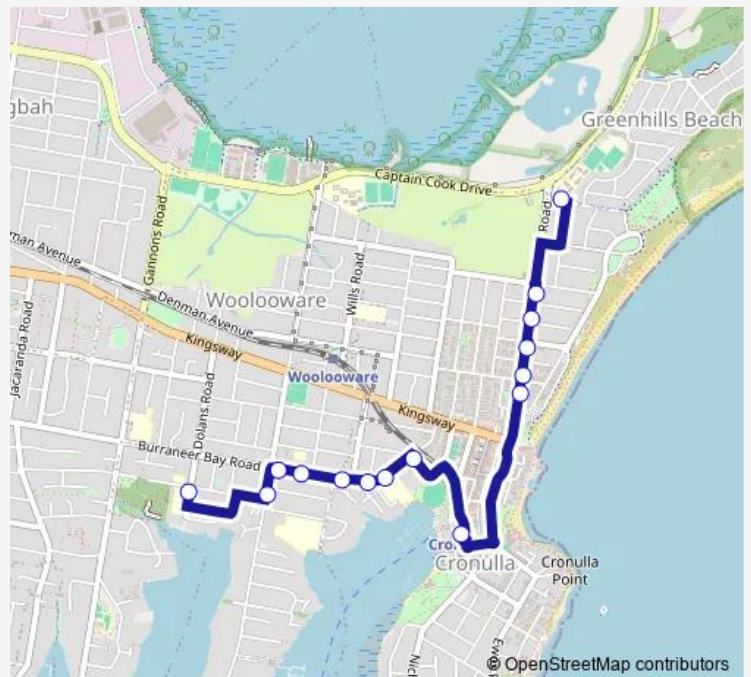

Route schedule

Cronulla High School, Bate Bay Rd — Our Lady Of Mercy Catholic College, Dolans Rd

Monday	—
Tuesday	14:30
Wednesday	—
Thursday	14:30
Friday	—
Saturday	—
Sunday	—

Route info

Direction: Cronulla High School, Bate Bay Rd

Stops: 15

Trip Duration: 0 hour 15 min

Direction

Woolooware High School, Restormel St — Cronulla Station, Cronulla St

7 stops

[Open route schedule](#)

Woolooware High School, Restormel St

Sturt Rd Opp Wills Rd

Monday	—
Tuesday	14:05
Wednesday	—
Thursday	14:35
Friday	—
Saturday	—
Sunday	—

Route info

Direction: Woolooware High School, Restormel St

Stops: 7

Trip Duration: 0 hour 10 min

Direction

Woolooware High School, Restormel St — Cronulla Station, Cronulla St

Monday 15:10

Tuesday —

Wednesday 15:10

Thursday —

Friday 15:10

Saturday —

Sunday —

Route info