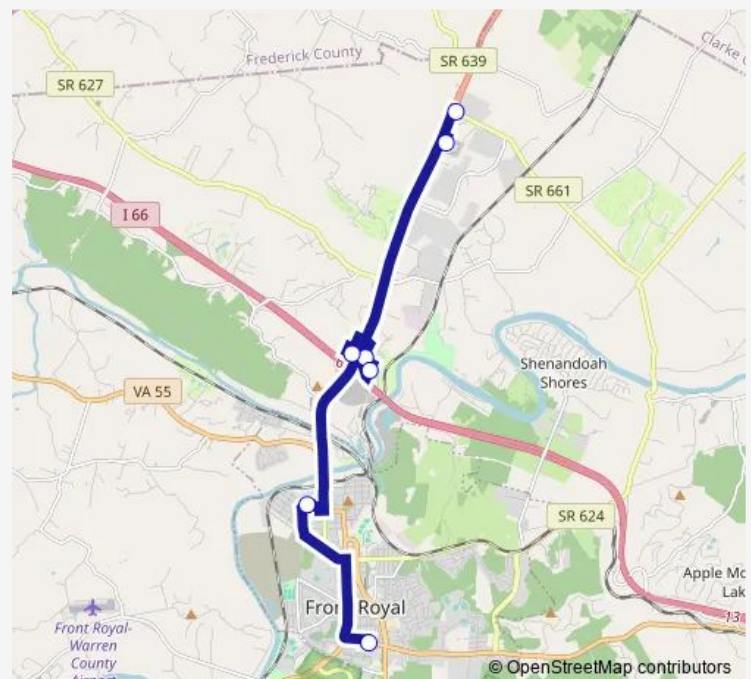

### Direction

RSW Regional Jail — Royal Plaza/Rural King (Martin's)

3 stops

[Open route schedule](#)

RSW Regional Jail

Shadows Dr & Hospitality Dr

Royal Plaza/Rural King (Martin's)

### Route schedule

RSW Regional Jail — Royal Plaza/Rural King (Martin's)

Monday 06:05-07:05

Tuesday 06:05-07:05

Wednesday 06:05-07:05

Thursday 06:05-07:05

Friday 06:05-07:05

Saturday 06:05-07:05

### Route info

Direction: RSW Regional Jail

Stops: 3

Trip Duration: 0 hour 25 min

**Direction**

Royal Plaza/Rural King (Martin's) — RSW Regional Jail

8 stops

[Open route schedule](#)

### Route info

Direction: Family Dollar Distribution

Stops: 6

Trip Duration: 0 hour 30 min

**Direction**

Front Royal Walmart — Royal Plaza/Rural King (Martin's)

4 stops

[Open route schedule](#)