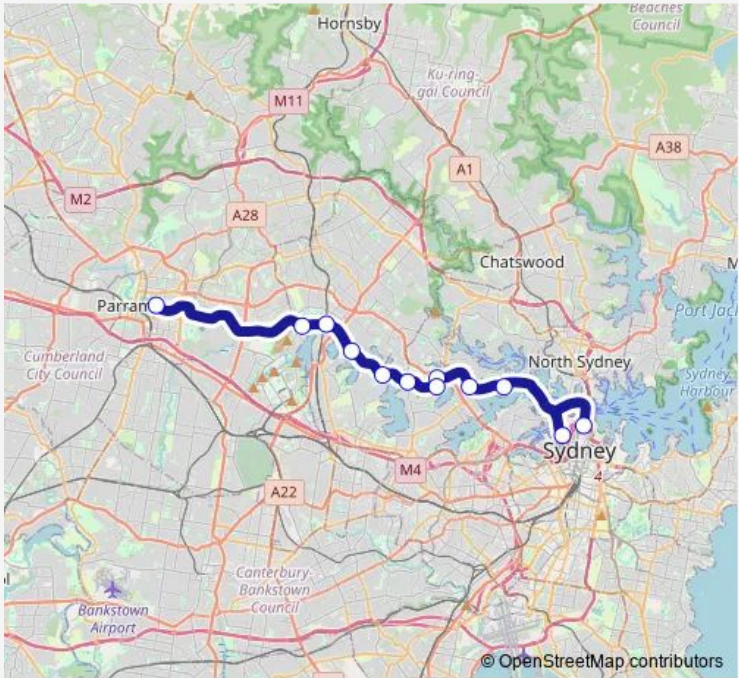

Ferry F3 Parramatta River

[Go to website](#)

Direction
 Parramatta Wharf — Circular Quay, Wharf 4
 12 stops
[Open route schedule](#)

- Parramatta Wharf
- Sydney Olympic Park Wharf
- Meadowbank Wharf
- Kissing Point Wharf
- Cabarita Wharf
- Abbotsford Wharf
- Chiswick Wharf
- Huntleys Point Wharf
- Drummoyne Wharf
- Cockatoo Island Wharf
- Balmain East Wharf
- Circular Quay, Wharf 4

Route schedule
 Parramatta Wharf — Circular Quay, Wharf 4

Monday	19:37-22:38
Tuesday	19:37-22:38
Wednesday	19:37-22:38
Thursday	19:38-22:38
Friday	19:38-22:38
Saturday	19:37-22:37
Sunday	09:28-20:37

Route info
 Direction: Parramatta Wharf
 Stops: 12
 Trip Duration: 1 hour 20 min

Direction

Sydney Olympic Park Wharf — Circular Quay, Wharf 5

10 stops

[Open route schedule](#)

Sydney Olympic Park Wharf

Meadowbank Wharf

Kissing Point Wharf

Cabarita Wharf

Abbotsford Wharf

Chiswick Wharf

Huntleys Point Wharf

Drummoyne Wharf

Barangaroo, Wharf 2

Circular Quay, Wharf 5

Route schedule

Sydney Olympic Park Wharf — Circular Quay, Wharf 5