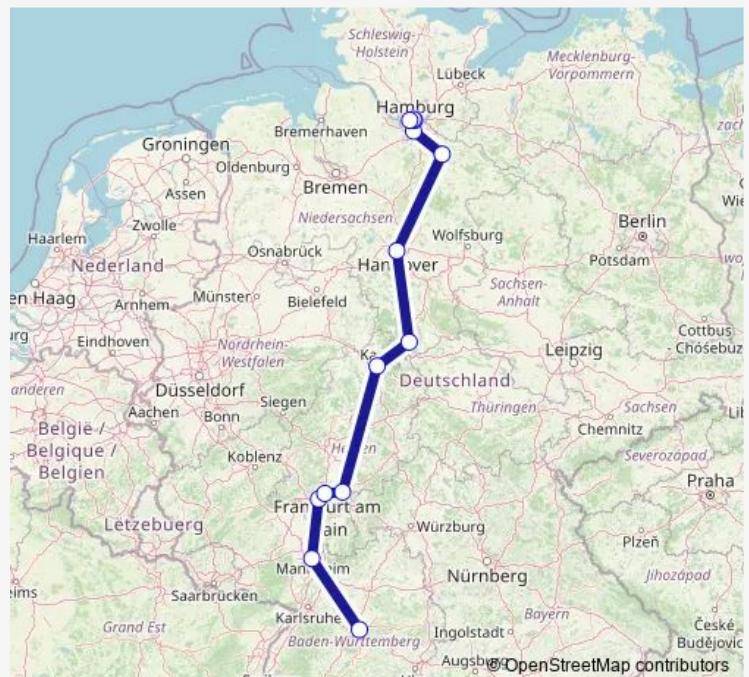

### Direction

Stuttgart Hbf — Hamburg-Altona

13 stops

[Open route schedule](#)

Stuttgart Hbf

Mannheim Hbf

Frankfurt(M) Flughafen Fernbf

Frankfurt(Main)Hbf

Hanau Hbf

Kassel-Wilhelmshöhe

Göttingen

Hannover Hbf

Lüneburg

Hamburg-Harburg

Hamburg Hbf

Hamburg Dammtor

### Route schedule

Stuttgart Hbf — Hamburg-Altona

Monday 19:24

Tuesday 19:24

Wednesday 19:24

Thursday —

Friday —

Saturday —

### Route info

Direction: Stuttgart Hbf

Stops: 13

Trip Duration: 5 hour 36 min

ICE 570

ICE 570 Rail time schedules and route maps are available in an offline PDF at [busmaps.com](https://busmaps.com). Use the [busmaps.com](https://busmaps.com) website to see live bus times, train schedule or subway schedule, and step-by-step directions for all public transit in Hamburg