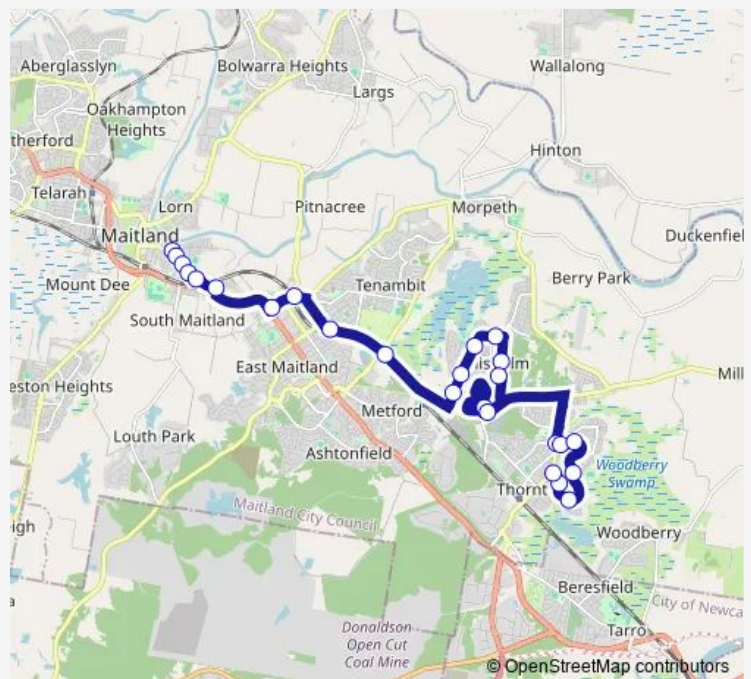

Settlers Bvd After Tigerhawk Dr

Settlers Bvd After Duskdarter St

Forest Dr Before Grey Gum Cres

Forest Dr Opp Grey Gum Cres

Forest Dr At Raymond Terrace Rd

Government Rd At Somerset Dr (Hail And Ride)

Route schedule

St Peters Maitland, High St — Somerset Dr Before Edwards Av

Monday	15:55
Tuesday	15:55
Wednesday	15:55
Thursday	15:55
Friday	15:55
Saturday	—
Sunday	—

Route info

Direction: St Peters Maitland, High St

Stops: 26

Trip Duration: 0 hour 31 min

2692 — All Saints College St Peters Campus to Thornton

Somerset Dr After Government Rd

Somerset Dr After Benwerrin Av

Somerset Dr After Featherwood Pl

Somerset Dr After Golden Wattle Cr

Somerset Dr At Rosewood Av

Somerset Dr Before Edwards Av

2692 School Bus time schedules and route maps are available in an offline PDF at busmaps.com. Use the busmaps.com website to see live bus times, train schedule or subway schedule, and step-by-step directions for all public transit in Maitland