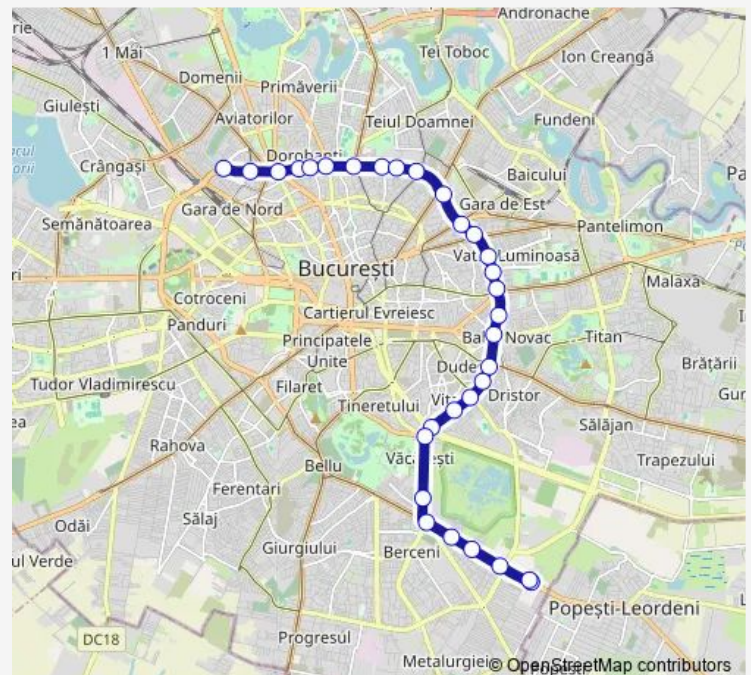

Saturday 04:55-22:45

Sunday 04:55-22:45

Route info

Direction: Bd. Banu Manta

Stops: 31

Trip Duration: 1 hour 1 min

Penes Curcanul

Pod Mihai Bravu

Pasaj Mihai Bravu

Pridvorului

Piata Sudului

Lunca Barzesti

Stadion

Soseaua Vitan Barzesti

Romprim

Romprim

Direction

Romprim — Bd. Banu Manta

24 stops

[Open route schedule](#)

Romprim

Soseaua Vitan Barzesti

Stadion

Lunca Barzesti

Wednesday 05:00-22:20

Thursday 05:00-22:20

Friday 05:00-22:20

Saturday 05:00-22:20

Sunday 05:00-22:20

Route info

Direction: Romprim

Stops: 24