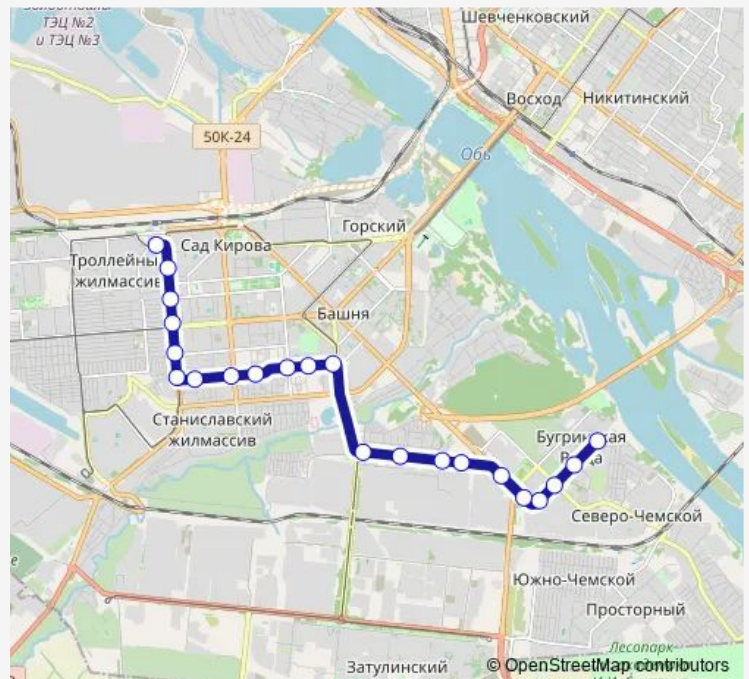

Thursday 03:13-18:38

Friday 03:13-18:38

Saturday 03:13-19:43

Sunday 03:13-19:43

Route info

Direction: Хлебозавод

Stops: 22

Trip Duration: 0 hour 43 min