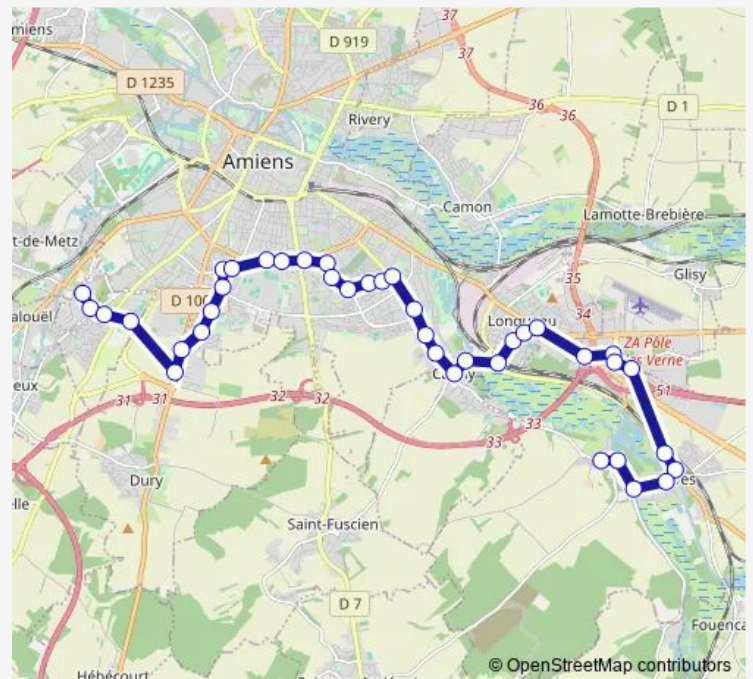

Condorcet

Square Laclos

Elsa Triolet

Route schedule

CHU Quai B — Boves M.Barbier

Monday 06:17-19:25

Tuesday 06:17-19:25

Wednesday 06:17-19:25

Thursday 06:17-19:25

Friday 06:17-19:25

Saturday 07:47-19:47

Sunday —

Route info

Direction: CHU Quai B

Stops: 39

Trip Duration: 1 hour 4 min

■ 10 — Ligne 10

BusMaps

Bel Air

Wasse

Place de Cagny

Latapie

Longueau SnCF

Pl. la Victoire

Saturday 07:41-19:42

Sunday —

Route info

Direction: Boves M.Barbier

Stops: 39

Trip Duration: 1 hour 1 min

Saint-Quentin

La Providence