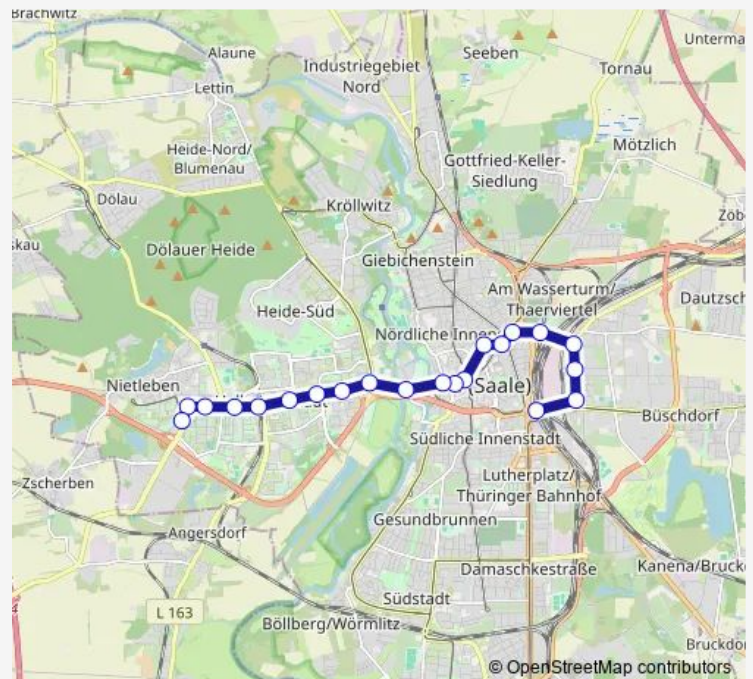

### Route schedule

Soltauer Straße — Hauptbahnhof

Monday 18:38-19:46

Tuesday 18:38-19:46

Wednesday 18:38-19:46

Thursday 18:38-19:46

Friday 18:38-19:46

Saturday —

### Route info

Direction: Soltauer Straße

Stops: 23

Trip Duration: 0 hour 35 min

Halle, Freimfelder Straße

Hauptbahnhof