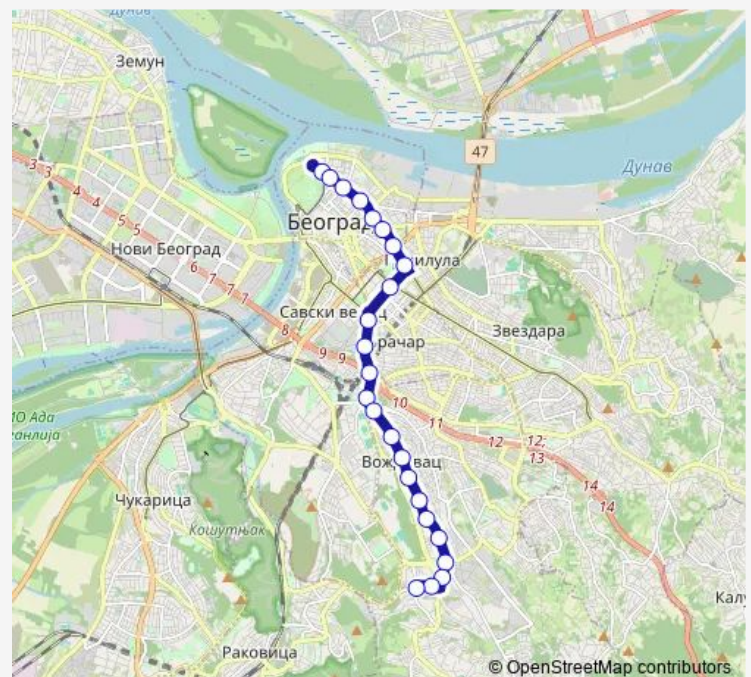

Visoka Škola Elektrotehnike

Saobraćajni Fakultet

Voždovac

Route schedule

Tadeuša Košćuška — Banjica

Monday 05:00-23:25

Tuesday 05:00-23:25

Wednesday 05:00-23:25

Thursday 05:00-23:25

Friday 05:00-23:25

Saturday 05:00-23:20

Sunday 05:00-23:20

Route info

Direction: Tadeuša Košćuška

Stops: 24

Trip Duration: 0 hour 47 min

10 — Kalemegdan /Donji Grad/ - Banjica

Bebelova

Vračarska

Banjica

Direction

Banjica — Kalemegdan (Donji Grad)

24 stops

[Open route schedule](#)