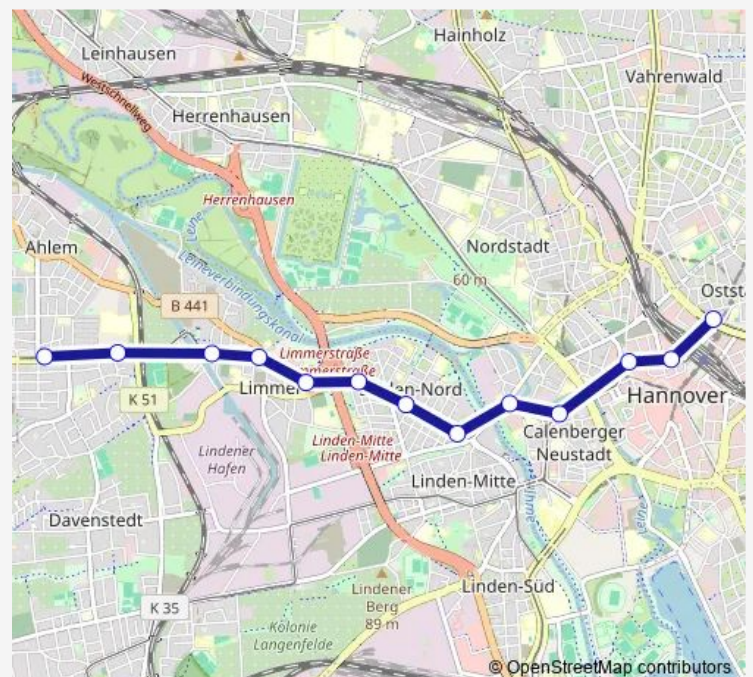

### Route schedule

Hannover Ahlem — Hannover Glocksee/Betriebshof

Monday 20:41-01:33<sup>+1</sup>

Tuesday 20:41-01:33<sup>+1</sup>

Wednesday 20:41-01:33<sup>+1</sup>

Thursday 20:41-01:33<sup>+1</sup>

Friday 20:41-01:33<sup>+1</sup>

### Route info

Direction: Hannover Ahlem

Stops: 9

Trip Duration: 0 hour 12 min

## Route info

Direction: Hannover Glocksee/Betriebshof

Stops: 9

Trip Duration: 0 hour 12 min

**Direction**

Hannover Ahlem — Hannover Hauptbahnhof/Zob

13 stops

[Open route schedule](#)

## Route info

Direction: Hannover Ahlem

Stops: 13

Trip Duration: 0 hour 20 min

10 Tram time schedules and route maps are available in an offline PDF at busmaps.com. Use the busmaps.com website to see live bus times, train schedule or subway schedule, and step-by-step directions for all public transit in Hannover