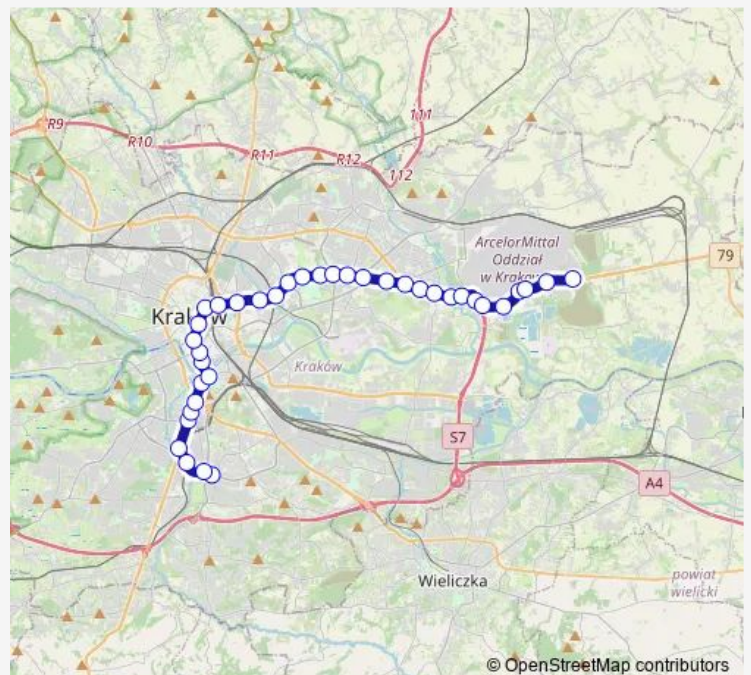

Tram 10

[Go to website](#)

Direction

undefined — undefined

0 stops

[Open route schedule](#)

Route schedule

undefined — undefined

Monday	04:08-04:30
Tuesday	04:08-04:30
Wednesday	04:08-04:30
Thursday	04:08-04:30
Friday	04:08-04:30
Saturday	04:14-04:34
Sunday	04:30

Route info

Direction:

Stops: 0

Trip Duration: – min

Direction

Kurdwanów P+R — Pleszów

Direction: Zajezdnia Nowa Huta

Stops: 10

Trip Duration: 0 hour 12 min

Direction

Turowicza — Pt

5 stops

[Open route schedule](#)

Turowicza