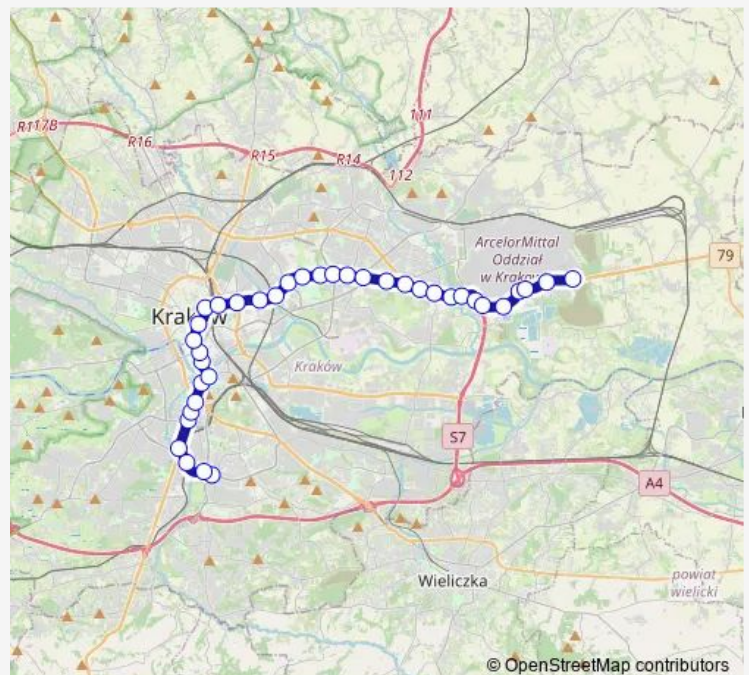

Tram 10

[Go to website](#)

Direction

undefined — undefined

0 stops

[Open route schedule](#)

Route schedule

undefined — undefined

Monday 04:08-04:30

Tuesday 04:08-04:30

Wednesday 04:08-04:30

Thursday 04:08-04:30

Friday 04:08-04:30

Saturday 04:14-04:34

Sunday 04:30

Route info

Direction:

Stops: 0

Trip Duration: – min

■ 10

Direction

Kurdwanów P+R — Pleszów

37 stops

[Open route schedule](#)