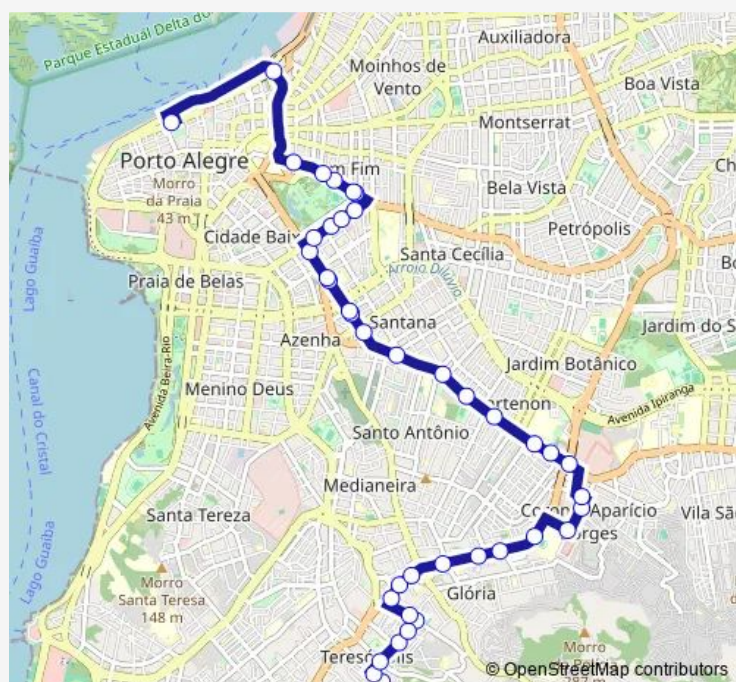

Saturday 05:45-21:30

Sunday 06:15-21:00

Route info

Direction: Teresopolis Clemenciano Barnasque

Stops: 42

Trip Duration: 0 hour 54 min

Partenon Bento Goncalves

Partenon Bento Goncalves