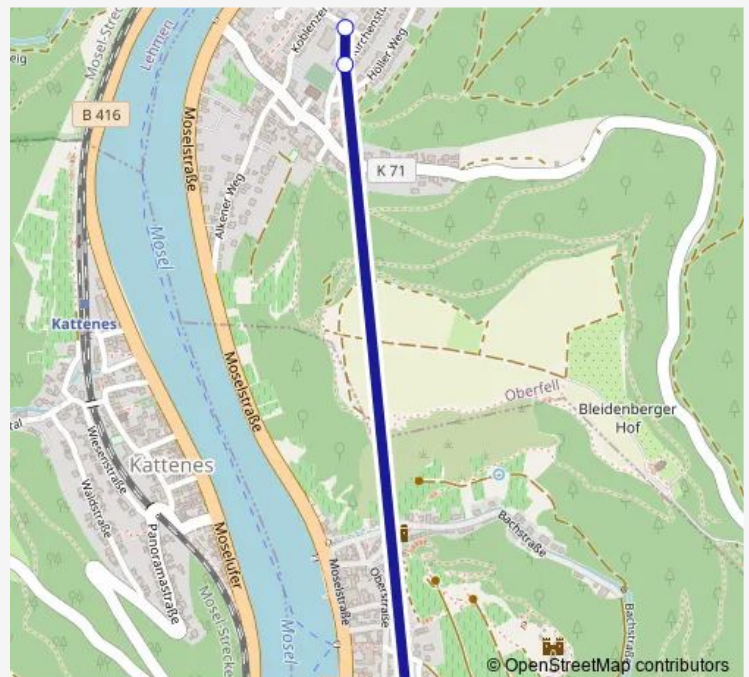

Friday 11:50-12:50

Saturday —

Sunday —

Route info

Direction: Burgen (Mosel) Grundschule

Stops: 4

Trip Duration: 0 hour 7 min

Direction

Route info

Direction: Burgen (Mosel) Wingertsweg

Stops: 4

Trip Duration: 0 hour 9 min

Direction

Löf Alte Moselstraße — Dieblich Forsthaus

16 stops

[Open route schedule](#)