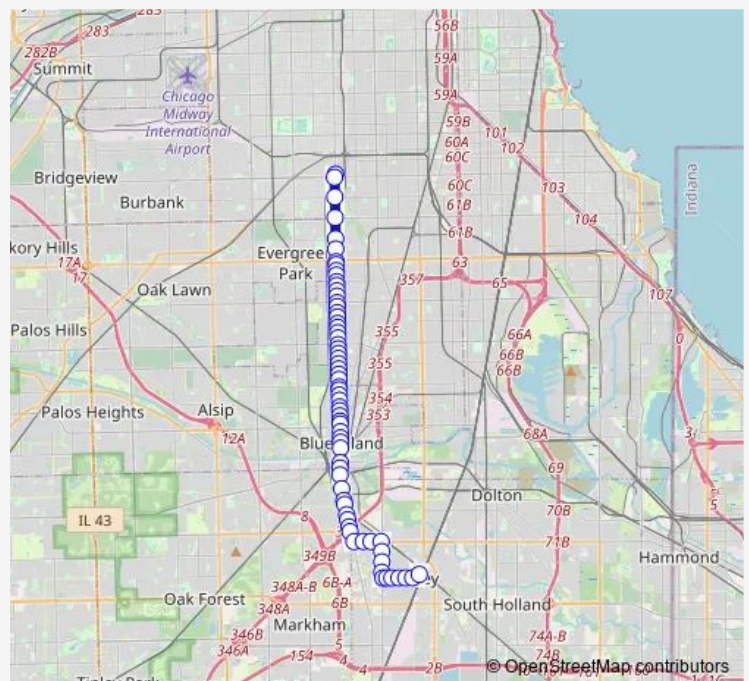

Western Ave & 99th St

Western Ave & 100th St

Western Ave & 101st St

Western Ave & 102nd St

Western Ave & 103rd St

Western Ave & 104th St

Western Ave & 105th St

Western Ave & 106th St

Western Ave & 107th St

Western Ave & 108th St

Western Ave & 109th St

Route schedule

Western Ave & 79th St (Terminal) — Old Western Ave & 135th St

Monday —

Tuesday —

Wednesday —

Thursday —

Friday —

Saturday —

Sunday

13:12-15:42

Route info

Direction: Western Ave & 79th St (Terminal)

Stops: 45

Trip Duration: 0 hour 26 min

349 — South Western

BusMaps

Western Ave & 110th St

Western Ave & 111th St

Western Ave & 112th St

Western Ave & 113th St

Western Ave & 114th St