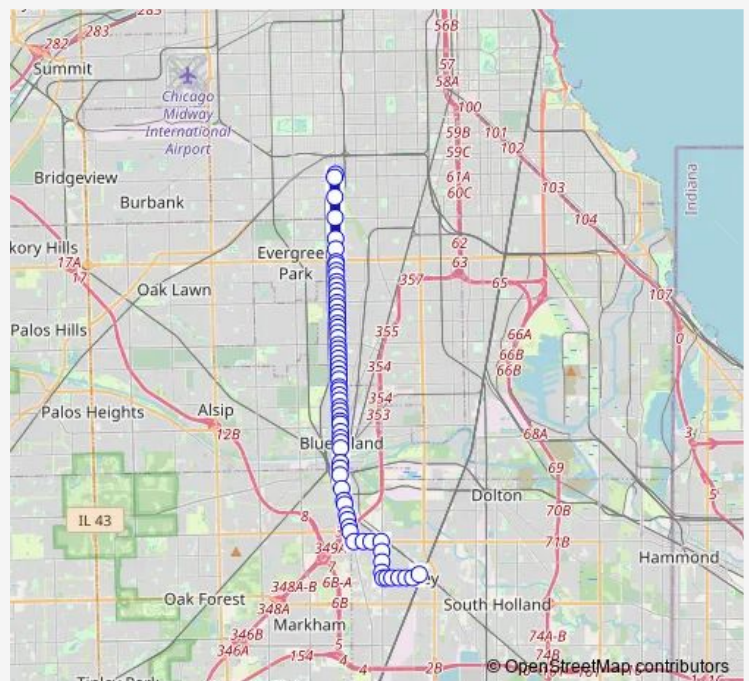

Western Ave & 99th St

Western Ave & 100th St

Western Ave & 101st St

Western Ave & 102nd St

Western Ave & 103rd St

Western Ave & 104th St

Western Ave & 105th St

Western Ave & 106th St

Western Ave & 107th St

Western Ave & 108th St

Western Ave & 109th St

Route schedule

Western Ave & 79th St (Terminal) — Old Western Ave & 135th St

Monday —

Tuesday —

Wednesday —

Thursday —

Friday —

Saturday —

Sunday

13:12-15:42

Route info

Direction: Western Ave & 79th St (Terminal)

Stops: 45

Trip Duration: 0 hour 26 min

349 — South Western

Western Ave & 110th St

Western Ave & 111th St

Western Ave & 112th St

Western Ave & 113th St

Western Ave & 114th St

Western Ave & 115th St