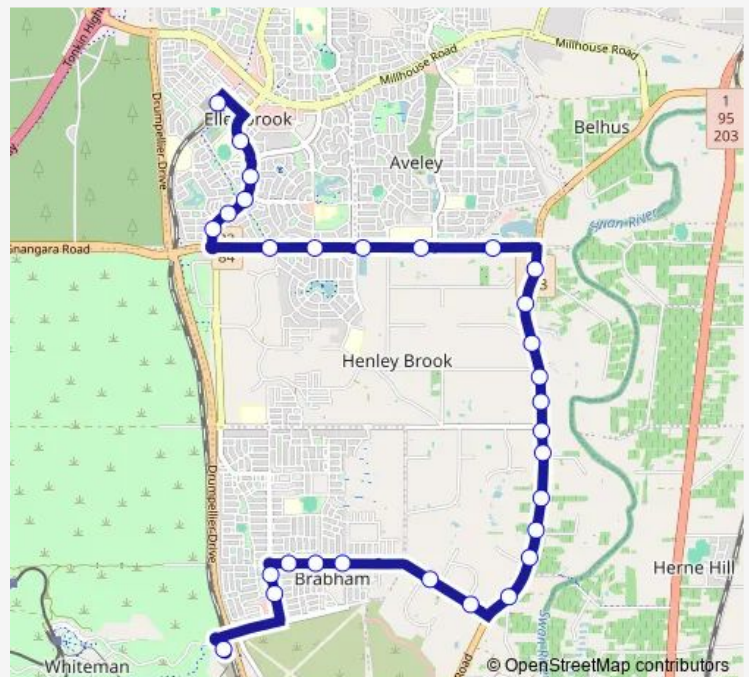

Gnangara Rd After West Swan Rd

Gnangara Rd After Rookwood St

Route schedule

Whiteman Park Stn Stand 4 — Ellenbrook Stn Stand 12

Monday 07:58-16:10

Tuesday 07:58-16:10

Wednesday 07:58-16:10

Thursday 07:58-16:10

Friday 07:58-16:10

Saturday —

Sunday —

Route info

Direction: Whiteman Park Stn Stand 4

Stops: 30

Trip Duration: 0 hour 25 min

Gnangara Rd Before Henley Brook Av