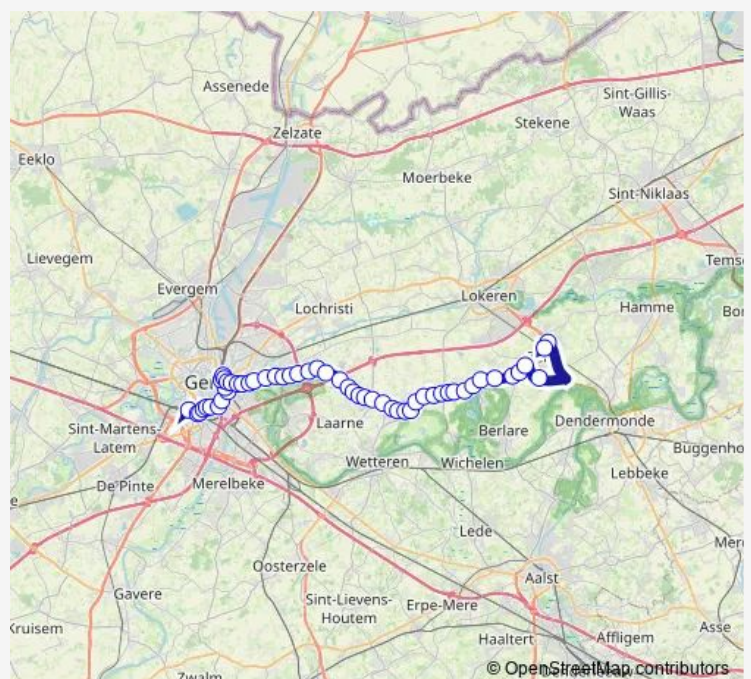

### Route schedule

Gent Sint-Pietersstation perron 10 — Zele Station

Monday 12:20-18:21

Tuesday 12:20-18:21

Wednesday 12:20-18:21

Thursday 12:20-18:21

Friday 12:20-18:21

Saturday —

### Route info

Direction: Gent Sint-Pietersstation perron 10

Stops: 54

Trip Duration: 1 hour 11 min

349 — Gent Sint-Pieters - Destelbergen - Kalken - Overmere-Zele

Destelbergen Kerk

Destelbergen Sint-Pietershofstraat