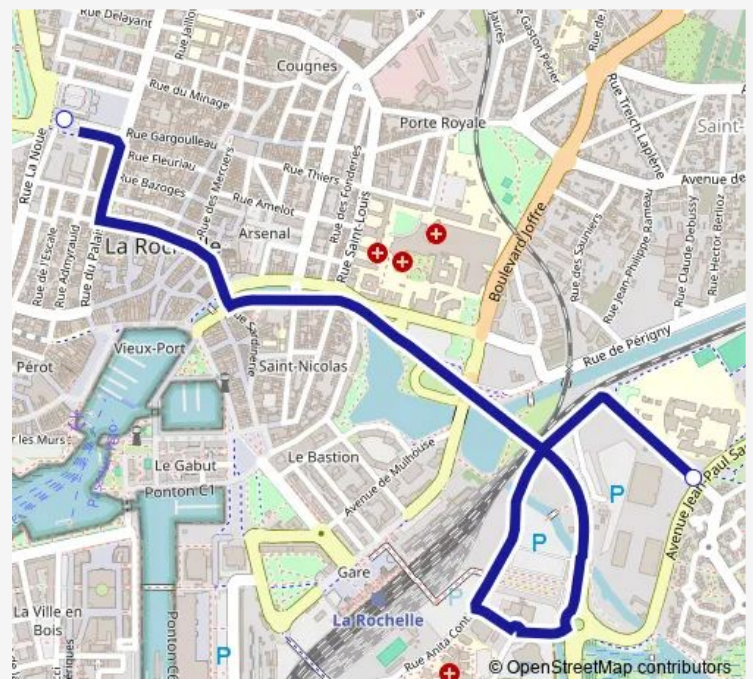

### Direction

Place de Verdun — Lycée Valin

2 stops

[Open route schedule](#)

Place de Verdun

Lycée Valin

### Route schedule

Place de Verdun — Lycée Valin

Monday	17:55
Tuesday	17:55
Wednesday	—
Thursday	17:55
Friday	17:55
Saturday	—
Sunday	—

### Route info

Direction: Place de Verdun

Stops: 2

Trip Duration: 0 hour 10 min

## Direction

Lycée Valin — Place de Verdun

4 stops

[Open route schedule](#)

Lycée Valin

Gare La Rochelle - Jean Moulin

Dames Blanches (St-Sauveur)

Place de Verdun