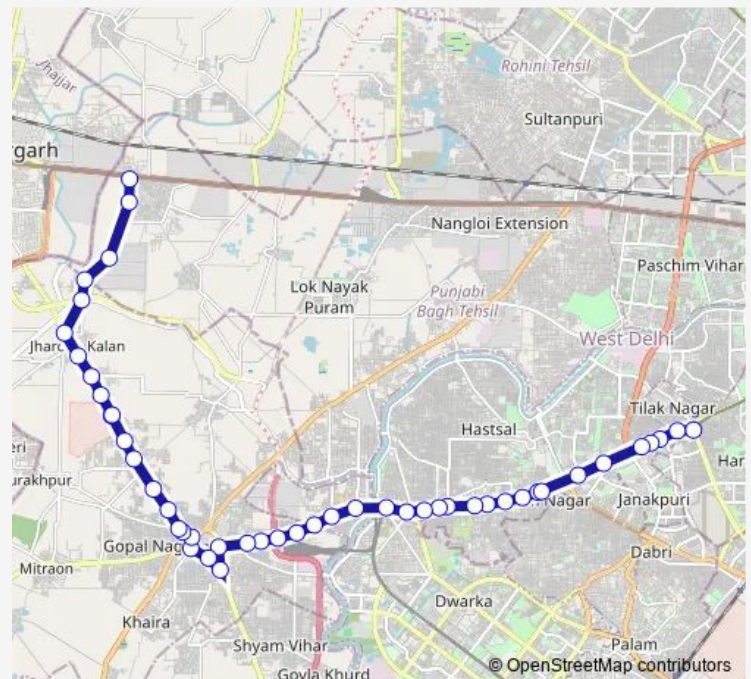

Nangli Dairy

Arjun Park

Nangli Sakrawati Crossing

Route schedule

Tilak Nagar Jail Road — Tikri Border

Monday 06:00-19:12

Tuesday 06:00-19:12

Wednesday 06:00-19:12

Thursday 06:00-19:12

Friday 06:00-19:12

Saturday 06:00-19:12

Sunday 06:00-19:12

Route info

Direction: Tilak Nagar Jail Road

Stops: 47

Trip Duration: 1 hour 30 min