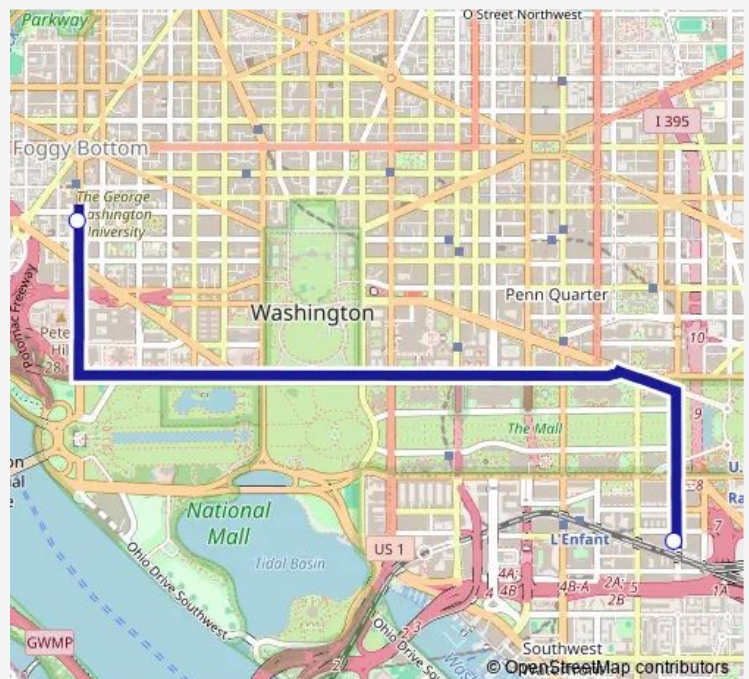

### Direction

Shuttle Express 1 — Federal Center Express 1

2 stops

[Open route schedule](#)

Shuttle Express 1

Federal Center Express 1

### Route schedule

Shuttle Express 1 — Federal Center Express 1

Monday	04:30-00:54 <sup>+1</sup>
Tuesday	—
Wednesday	—
Thursday	—
Friday	—
Saturday	—
Sunday	06:30-00:53 <sup>+1</sup>

### Route info

Direction: Shuttle Express 1

Stops: 2

Trip Duration: 0 hour 27 min

EXPFC — Foggy Bottom-Federal Center

**Direction**

Federal Center Express 1 — 23 St Nw+I St Nw

2 stops

[Open route schedule](#)

Federal Center Express 1

23 St Nw+I St Nw