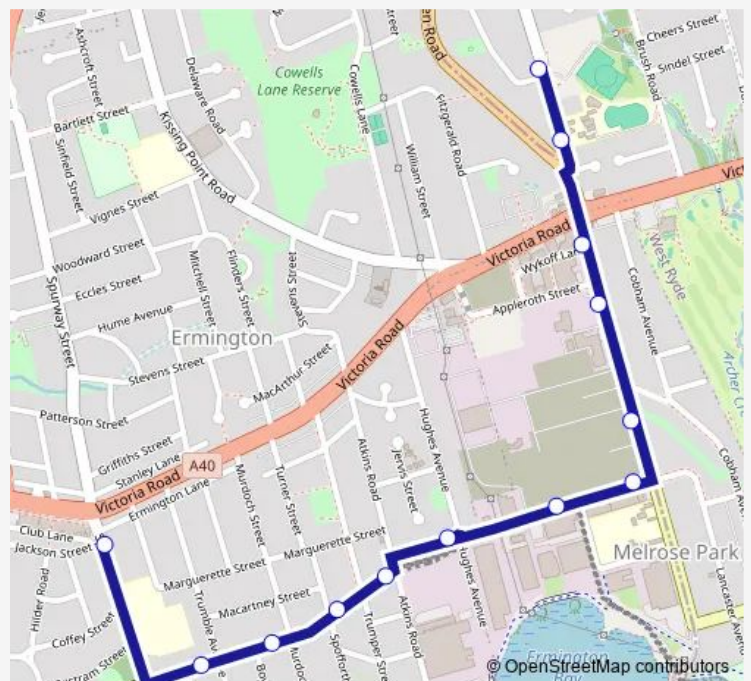

School Bus 623w Ermington to Marsden High

[Go to website](#)

Direction

Spurway St Opp Jackson St — Winbourne St Opp Marsden High School

13 stops

[Open route schedule](#)

Spurway St Opp Jackson St

Boronia St Before Trumble Av

Boronia St Opp Boyle St

Boronia St At Spofforth St

Boronia St At Atkins Rd

Hope St At Hughes Av

Hope St Opp Waratah St

Hope St Before Wharf Rd

Wharf Rd Opp Jennifer Park

Wharf Rd Opp 29

Wharf Rd Opp Cobham Lane

Winbourne St Opp Ermington Public School

Winbourne St Opp Marsden High School

Route schedule

Spurway St Opp Jackson St — Winbourne St Opp Marsden High School

| | |
|-----------|-------|
| Monday | 08:35 |
| Tuesday | 08:35 |
| Wednesday | 08:35 |
| Thursday | 08:35 |
| Friday | 08:35 |
| Saturday | — |
| Sunday | — |

Route info

Direction: Spurway St Opp Jackson St

Stops: 13

Trip Duration: 0 hour 10 min

623w — Ermington to Marsden High

623w School Bus time schedules and route maps are available in an offline PDF at busmaps.com. Use the busmaps.com website to see live bus times, train schedule or subway schedule, and step-by-step directions for all public transit in Parramatta